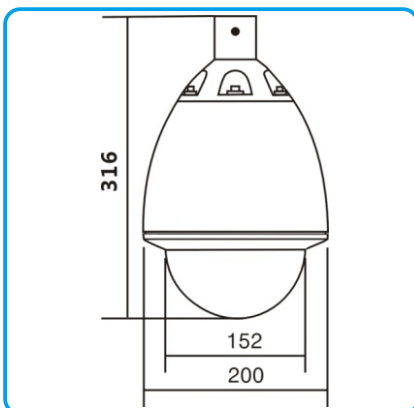

Unit: mm

	VSD128IP-20M20B	VSD128IP-20M20B-IR
<b>Camera</b>		
Image Sensor	1/3" High-profile CMOS image processor	
Multi-stream Output	2 way H.264 and 1 way MJPEG	
Effective Pixels	1920(H) x 1080(V)	
Sensitivity	Minimum illumination: Color: 0.05 Lux B/W: 0.01 Lux	
White Balance	Auto / Manual	
AGC	ON/OFF	
Noise Ratio	>50dB(AGC OFF)	
Sync Mode	Internal Synchronization	
WDR Mode	Auto (Up to 73.7dB)	
IRIS	Auto IRIS (F1.6)	
Shutter Speed	1 ~ 1/10,000s	
Day and Night	ICR Auto Switch	
Scan Mode	Progressive Scan	
BLC	ON/OFF	
Focus Mode	Auto / Manual	
<b>Lens</b>		
Optical Lens	20x Optical Zoom 4.7mm~94mm	
IRIS	F1.6~F3.0	
Viewing Angle	72° ( Wide ) / 3.8° ( Far )	
3D Noise Reduction	Support Adjustable	
3D Positioning	Mouse Click Support Center, Marquee Zoom	
<b>Pan/Tilt</b>		
Pan/Tilt Range	Pan: 360 Degrees Endless Tilt: 180 Degrees	
Speed	Pan (Manual Speed ): 0.1° ~180°/s, Pan (Preset Speed): 300°/s Tilt (Manual Speed ): 0.1° ~120°/s, Tilt (Preset Speed ): 220°/s	
Smart Focus Mode	Moving speed can be automatically adjusted according to the zoom ratio	
Preset	254	
360° Auto Scan	1	
Tour	5	
Pattern	1	
Protocol	PELCO-D/PELCO-P	
Self-Test	Perform a self-test when power is turned on	
Other Functions	Mechanical vertical 180-degree flip	
<b>Infrared</b>		
Infrared Distance	-	60 Meters
Infrared	-	8 Array Infrared Projector
<b>Server</b>		
Compression Mode	Support Multi-Stream Mode 2 way H.264 High profile and 1 way MJPEG	
Video Resolution	1920 x 1080 @30fps Main Stream : 1920 x1080, 1280x960, 1280x720, 720x576, 640x480	
Preset	254	
Video Bitrate	Fixed-stream (CBR) or variable bit rate (VBR), Streaming settable range: 32Kbps ~ 10Mbps	
Max Remote Users	Main Stream 3 user, Sub Stream 6 user	
Network Functions	TCP/IP , HTTP , NTP , IGMP , DHCP , UDP , SMTP , RTP , RTSP , ARP , DDNS , DNS , HTTPS , P2P	
PTZ Protocol	Pelco-P/D Auto recognition of general protocols	
Network Connection	1x RJ-45 10/100 Mbps Ethernet	
Remote Control	web, CMS	
ONVIF Protocol	Support ONVIF 2.4 Protocol	
Three-Stream	Support	
<b>General</b>		
Address set	DIP Switch Settings	
Power Supply	12VDC 4A / 24VAC 2A 60Hz/50Hz	
Working Temp.	-30°C~60°C	
Working Humidity	90%	
Safety	IP66 / CE	
Bracket	Wall-mounted Or pendant style(Optional)	
Dome Dimension	230 * 230 * 375mm	295 *295* 475 mm
Net Weight	4.5Kg	6.5Kg