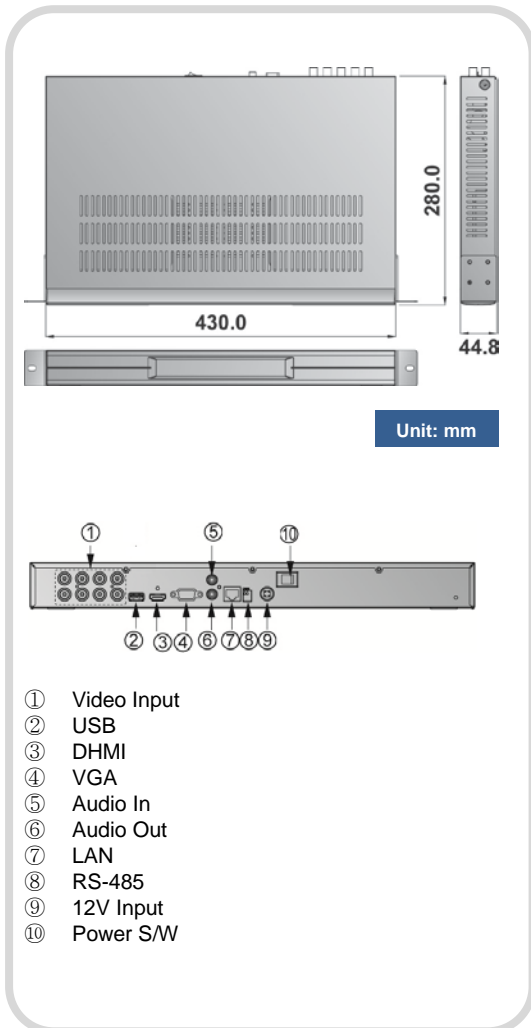

### ◆ Feature

- H.264 video & G.711u audio compression
- Hybrid DVR (960H & TVI camera input)
- Dual Stream(Main:720p(30fps), Sub: 960H(12fps),CIF(30fps)
- Recording: 960H & 720p (25/30fps), 1080p (12fps)
- HDMI and VGA output up to1920x1080P resolution
- Smartphone application for iPhone and Android phone
- Audio input(1ch)/output(1ch)
- UTC (TVI format Only): In case of using D-max TVI PTZ Camera, you can control it without any data cable
- RS-485 for PTZ camera, Digital Zoom(Live/playback), 1U Rack Type
- Support 2HDD(2x4TB capacity)

### ◆ Dimensions