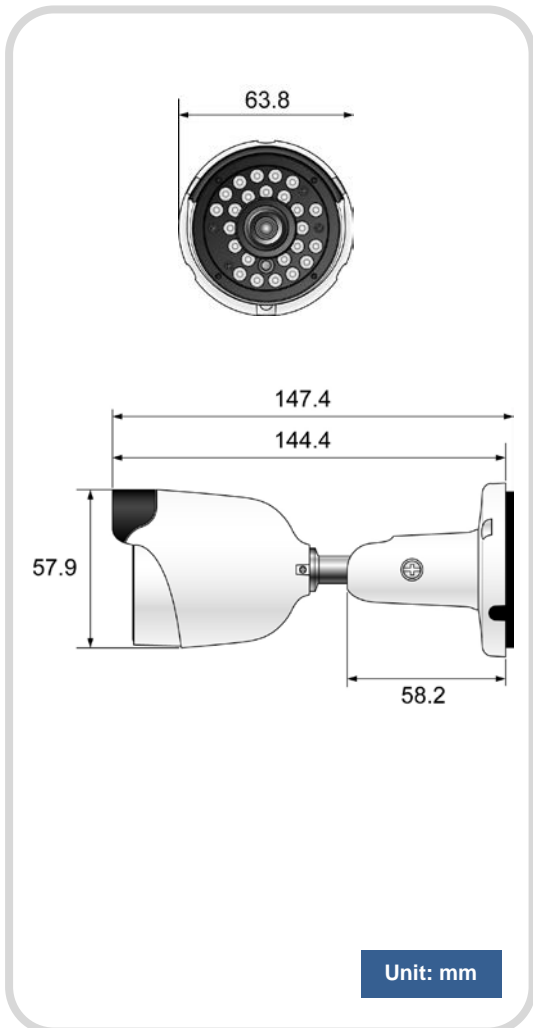

TVI IR Bullet Camera

1080P, 24 IR

DTC-2024BIHD

◆ Picture

◆ Feature

- 1/2.8" Sony PS-CMOS Exmor CMOS
- 2.4Megapixel (1080p) Display with TVI format
- Low up to 0.1Lux, LED on: 0Lux
- Day/Night with ICR, Auto DNR
- UTC (Up to Coaxial)
- Max. Transmission distance (300m) via coaxial cable
- IR Distance 15m with High Effective 24 LEDs
- 3.6mm Fixed Lens
- Concealed Bracket, Indoor/Outdoor Type

◆ Dimensions

◆ Specifications

MODEL	DTC-2024BIHD
Video	
Image Sensor	1/2.8" 2.4Mega(1080p) PS-Sony CMOS
Scan mode	Progressive Scan
Total number of pixels	2000(H) x 1241(V)
Number of active pixels	1984(H) x 1097 (V)
Resolution	1100 TVL
Minimum illumination	0.1Lux, LED On:0Lux
Video Output	TVI
S/N Ratio	More than 50dB (AGC Off)
Lens	
Lens	3.6mm Fixed Lens
Iris	Electric Iris
Function	
Day & Night	Auto
White Balance	Auto
AGC	Auto
DNR	Auto
Shutter	Auto
IR LED	
LEDs	24 LEDs (850nm)
Visible Distance	15m
Environment	
Operating Humidity	30 % ~ 90 % RH
Operating Temp.	-30°C~60°C(-22°F~140°F)
Electrical	
Power Consumption	Max 4.9W
Power Supply	DC12V±10%,
Mechanical	
Construction	Aluminum body , Glass Window
Dimension	57.9mm(H) X147.4 mm(L) X63.8mm(W)
Weight	About 0.4kg