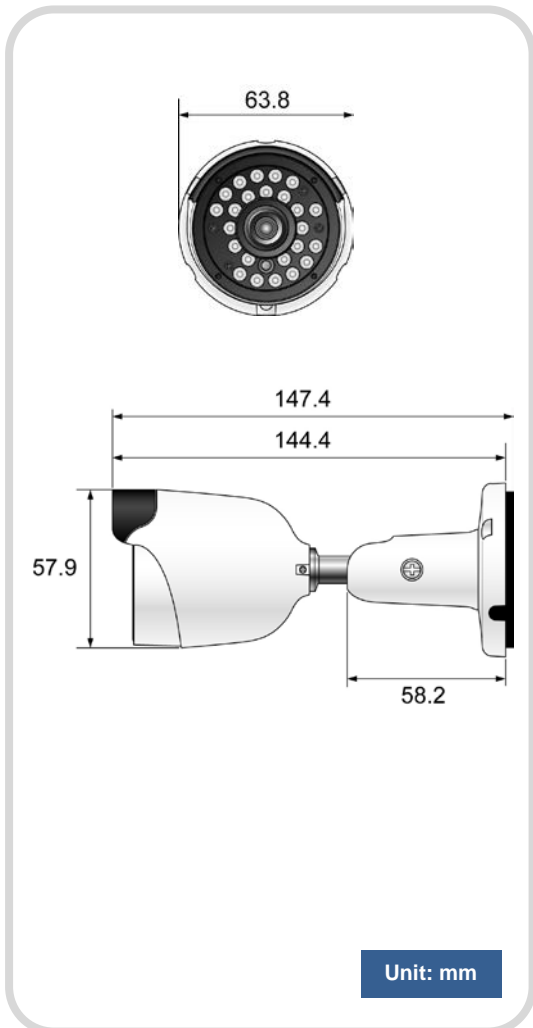

## 1080P, 24 IR

#### ◆ Picture

#### ◆ Feature

- 1/2.8" Sony PS-CMOS Exmor CMOS
- 2.4Megapixel (1080p) Display with AHD format
- Low up to 0.1Lux, LED on: 0Lux
- Day/Night with ICR, Auto DNR
- Live Defect Detection & Correction
- Max. Transmission distance (300m) via coaxial cable
- IR Distance 15m with High Effective 24 LEDs
- 3.6mm Fixed Lens
- Concealed Bracket, Indoor/Outdoor Type

#### ◆ Dimensions