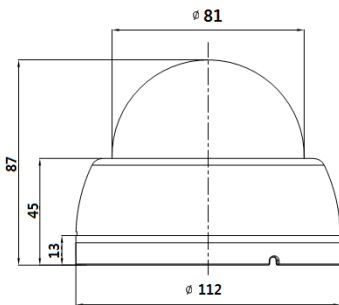

AHD Dome Camera

1080P

DAC-20PMHD

◆ Picture

◆ Feature

- 1/2.8" Sony PS-CMOS Exmor CMOS
- 2.4Megapixel (1080p) Display with AHD format
- Low up to 0.0008Lux with Sens-Up (30x)
- Motion Detection(4), Privacy Masking (4), Day/Night with ICR, DWDR
- 3DNR (Digital Noise Reduction), Defog, OSD
- Live Defect Detection & Correction
- Max. Transmission distance (300m) via coaxial cable
- Multi Languages (English/Chinese/Germany/French/Italian/Spanish/Polish/Russian/Portuguese/Netherlands(Dutch)/Turkish)
- 3.6mm Fixed Lens
- 3Axis Rotation, Indoor Type

◆ Dimensions

Unit: mm

◆ Specifications

MODEL	DAC-20PMHD
Video	
Image Sensor	1/2.8" 2.4Mega(1080p) PS-Sony CMOS
Scan mode	Progressive Scan
Total number of pixels	2000(H) x 1241(V)
Number of active pixels	1984(H) x 1097 (V)
Resolution	1100 TVL
Minimum illumination	0.0008Lux with Sense-up(30x)
Video Output	AHD(2M) or CVBS(1280H)
S/N Ratio	More than 50dB (AGC Off)
Lens	
Lens	3.6mm Fixed Mega Pixel Lens
Iris	Electric Iris
Function	
Day & Night	Auto / Color / BW / EXT
White Balance	ATW/AWC-set/INDOOR/OUTDOOR/Manual
AGC	1 -15
DNR	Off / Low / Middle / High
Mirror / Flip	Off / On
Privacy Zone / Motion	4 Zones / 4 Zones
Brightness	Level (1~100)
Shutter	Auto/Manual(1/30/25~1/50000)
Back light	HSBLC/D-WDR/BLC
Defog	On/Off
Environment	
Operating Humidity	30 % ~ 90 % RH
Operating Temp.	- 10°C to 50°(14°Fto122°F)
Electrical	
Power Consumption	Max 2.5W
Power Supply	DC12V±10%, Dual Type: AC24/DC12V(Optional)
Mechanical	
Construction	Plastic body , PC bubble
Dimension	87mm(H) X 81Ø
Weight	About 0.3kg