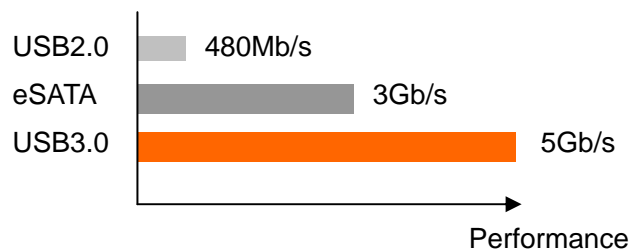

High Transmission

Support USB 3.0 & eSATA high transmission host interfaces for the various demands and environments.