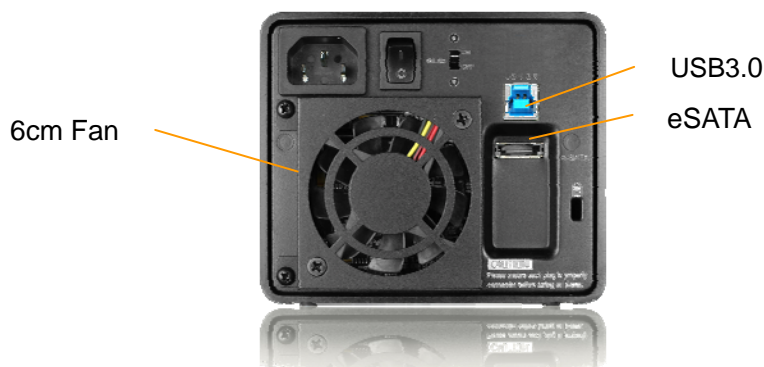

GR3630-SB3

Super Speed USB3.0 Data Guardian

Status Display

Hot Swappable Tray

Less Noisy Fan

Energy Saving Design

Key Features:

- 2 x 3.5" SATA 3.0Gb/s Hard Drives
- USB 3.0 /eSATA Interface
- Support RAID 0 & 1
- Data Auto-rebuilding
- Hot Swappable Tray Module
- Energy Saving Mode
- Compatible with Windows, Linux and Mac
- Notify HD Failure, Overheating and Fan Failure through LED, LCD or RAIDGuide Software (Windows only)
- Built-in 70W Power Supply

```
Pri HDD: OK
Sec HDD: OK
```

Back Panel

Model No.	GR3630-SB3
ASIC	SR2045
Host Chip	ASM1051 + SR2045
Host Interface	USB 3.0 & eSATA
Device Interface	SATA 3.0 Gb/s
RAID Level	RAID 0, 1
Support Hard Drive	2 x 3.5" SATA 3.0Gb/s hard drive
Support Single HDD	2TB
Maximum Capacity	
Maximum Total Capacity	4TB (Under RAID 0 Mode)
Hot-Swap	Yes
Auto Rebuilding	Yes
LCD Display	Yes
LED Indicators	HDD Access / Alarm / Power
Buzzer	Yes
Environment Detector	Temperature & Fan Failure Detector
Cooling Fan	DC-12V / 6cm / 4600 rpm
Power Supply	Internal General Input 100~240V, Output DC 12V & 5V / 70W
GUI	Windows
Operating System	Windows, Linux and Mac
Certifications	CE & FCC
Packing Content	USB3.0 Cable, eSATA Cable, Power Cable, Quick Installation Guide, CD (User Guide), Accessory Kit
Dimension	215L x 122W x 102H mm
Net Weight	1.7kg

The product specification is subject to change without notice.

Logistical Data			
Dimension of Article:	215L x 122W x 102H mm	Net Weight:	1.7kg
Dimension of Packing Box:	268L x 185W x 210H mm	Gross Weight (incl. packing):	2.4kg
Dimension/Carton:	560L x 393W x 458H mm	Total Weight:	21kg/carton
Packing Unit:	8 units./carton	Country of Origin:	Taiwan
EAN-No.:	4711132863963		
UPC-No.:	884826503187		