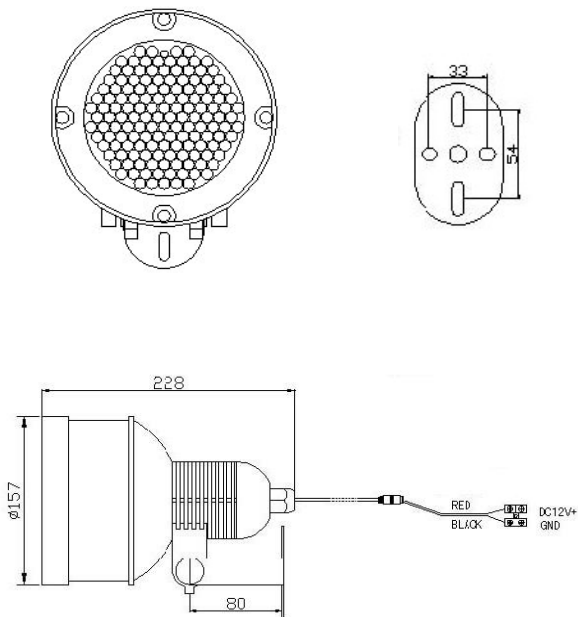

VIR-1150 Series

Weatherproof IR Illuminator

Features

- High efficiency cooling structure aluminium case
- Dual power input: DC12V / AC24V
- IP66 Aluminum Fashion Housing
- 147 PCs IR LED
- IR Effect Degree is 25°(Outdoor)
- IR Effect Distance is 150m (Outdoor)
- Remark: Non-regulative adaptor may cause Illuminator damaged.

Dimension

Unit:mm

Specification

Model No.	VIR-1150 Series
Type	Outdoor
IR LED	147 Pieces
Luminaire	850nm IR LED
Angle	25°(Outdoor)
Emissive Power	18W
IR Distance	150m (Outdoor)
Control	CDS/10Lux ON
Power supply	DC12V±10%/AC24V±10%
Current Consumption	DC1400mA/ AC800mA(MAX)
Dimension	Φ157×228mm
Weight	2330g
Color	Black
Storage Temperature	-30°C to +0°C
Operating Temperature	-10°C to +40°C