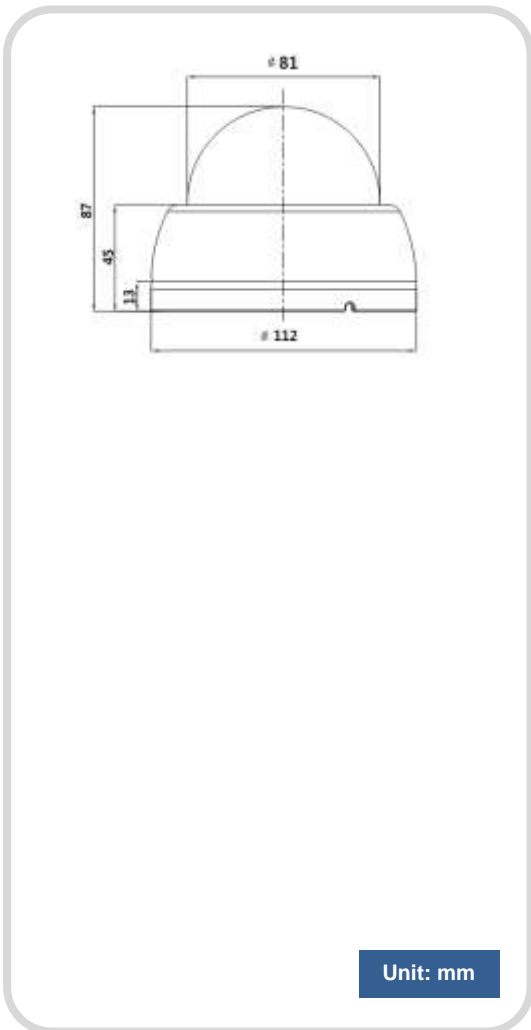

HD-SDI Dome Camera

Full HD, 24 IR

DMC-2024PVMC

◆ Picture

◆ Feature

- 1/3" PS-Panasonic CMOS
- Full HD 2.2 Megapixel (1080p) Display
- Low up to 0.001Lux with Sens-Up(8x), LED On: 0Lux
- Motion Detection, Privacy Masking(32), Day/Night, Digital Zoom(96x)
- DNR (Digital Noise Reduction), Defog, OSD
- Max. Transmission distance (200m) via coaxial cable(5CHFBT)
- SMPTE 292M(HD-SDI)
- 2.8~12mm DC Auto Iris Mega Pixel Lens
- Built-In High Effective IR 24 EA (Visible Distance: 15M)
- 3Axis, Indoor Type

◆ Dimensions

◆ Specifications

MODEL	DMC-2024PVMC
Video	
Image Sensor	1/3" 2.2 Mega(1080p) Panasonic CMOS
Scan mode	Progressive Scan
Total number of pixels	2010(H) × 1108 (V), 2.2M
Number of active pixels	1944(H) × 1092 (V)
Resolution	1,100 TVL
Minimum illumination	0.001Lux with Sense-up(8x)
Video Output	HD-SDI, SMPTE-292M
S/N Ratio	More than 50dB (AGC Off)
Lens	
Lens	3.6mm Varifocal Mega Pixel Lens
Iris	Electric Iris
Function	
Day & Night	Auto / Day / BW / EXT(1~2)
White Balance	Auto / Auto-ext / Push / Manual
AGC	Level Setting(1~10)
DNR	Off / Low / Middle / High
Privacy / Motion	32 Zones / 1 Zone
Mirror / Flip	Off / On
Brightness	Level (1~20)
Shutter	Auto/Manual(1/30~1/60000)
Back light	WDR/D-WDR/BLC
IR LED	
LEDs	24 LEDs (850nm)
Visible Distance	15m
Environment	
Operating Humidity	30 % ~ 90 % RH
Operating Temp.	- 10°C to 50°
Electrical	
Power Consumption	Max 3.5W
Power Supply	DC12V±10, Dual Type: AC24/DC12V(Optional)
Mechanical	
Construction	Plastic body ,PC bubble
Dimension	87mm(H) X 81Ø
Weight	About 0.35Kg