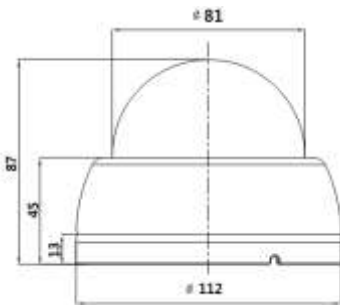

HD-SDI Dome Camera

Full HD

DMC-20PVMC

◆ Picture

◆ Feature

- 1/3" PS-Panasonic CMOS
- Full HD 2.2 Megapixel (1080p) Display
- Low up to 0.001Lux with Sens-Up(8x)
- Motion Detection, Privacy Masking(32), Day/Night, Digital Zoom(96x)
- DNR (Digital Noise Reduction), Defog, OSD
- Max. Transmission distance (200m) via coaxial cable(5CHFBT)
- SMPTE 292M(HD-SDI)
- 2.8~12mm DC Auto Iris Mega Pixel Lens
- 3Axis, Indoor Type

◆ Dimensions

Unit: mm

◆ Specifications

MODEL	DMC-20PVMC
Video	
Image Sensor	1/3" 2.2 Mega(1080p) Panasonic CMOS
Scan mode	Progressive Scan
Total number of pixels	2010(H) × 1108 (V), 2.2M
Number of active pixels	1944(H) × 1092 (V)
Resolution	1,100 TVL
Minimum illumination	0.001Lux with Sense-up(8x)
Video Output	HD-SDI, SMPTE-292M
S/N Ratio	More than 50dB (AGC Off)
Lens	
Lens	2.8~12mm Varifocal Mega Pixel Lens
Iris	DC Iris
Function	
Day & Night	Auto / Day / BW / EXT(1~2)
White Balance	Auto / Auto-ext / Push / Manual
AGC	Level Setting(1~10)
DNR	Off / Low / Middle / High
Mirror / Flip	Off / On
Privacy Zone / Motion	32 Zones / 1 Zones
Brightness	Level (1~20)
Shutter	Auto/Manual(1/30~1/60000)
Back light	WDR/D-WDR/BLC
Environment	
Operating Humidity	30 % ~ 90 % RH
Operating Temp.	- 10°C to 50°
Electrical	
Power Consumption	Max 3W
Power Supply	DC12V±10, Dual Type: AC24/DC12V(Optional)
Mechanical	
Construction	Plastic body , PC bubble
Dimension	87mm(H) X 81Ø
Weight	About 0.35kg