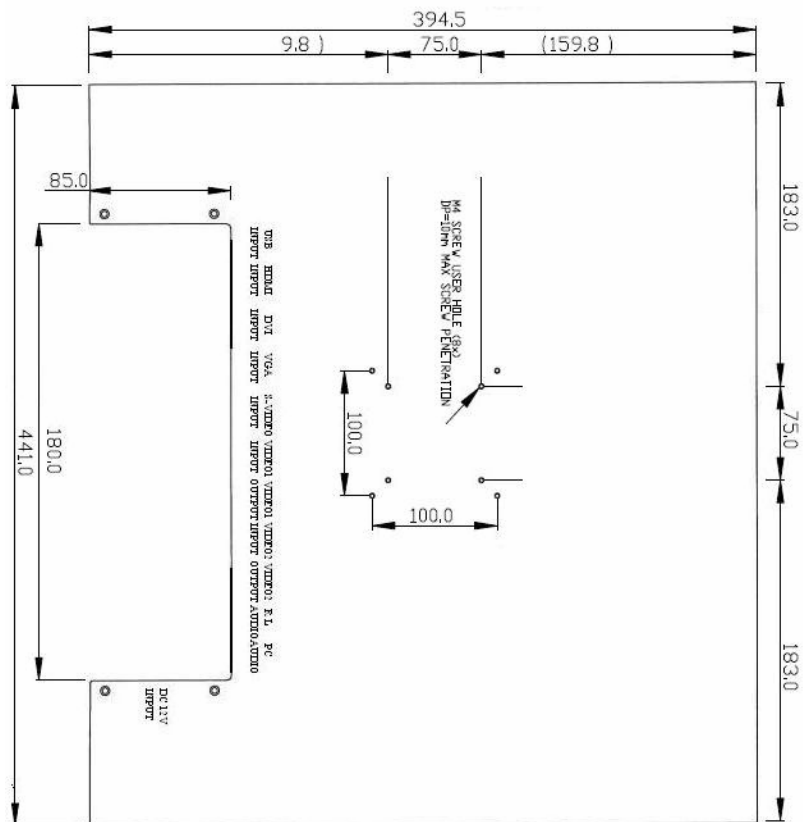

MODEL NO. : LM-1932

□ SPECIFICATION □

◆ DISPLAY SCREEN	19" TFT (Diagonal) Active Display Area 376.3(W) x 301.0 mm(H) Element Color TFT LCD Resolution 1280 x 1024 maximum LCD Display Color 16.7M colors Pixel Pitch 0.294 x 0.294 mm
◆ POWER SOURCE	AC/DC Adapter 12 V
◆ POWER CONSUMPTION	12V 1.47A 17.64W .
◆ OPERATING TEMPERATURE	0°C ~ +50°C
◆ STORAGE TEMPERATURE	-20°C ~ +60°C
◆ BRIGHTNESS	450 cd/m ²
◆ RESPONSE TIME	5 ms (Rising + Falling)
◆ CONTRAST	1000 : 1
◆ VIEWING ANGLE	Vertical H/L : ± 70° , Horizontal L/R : ± 75°
◆ INPUT SIGNAL	Video Composite: NTSC/PAL/SECAM 1 Vp-p. 75Ω BNC x 2 Input and Output USB Input DVI Input S-Video Socket x 1 HDMI x 1 PC RGB Analogue Input 15 Pin D-Sub x1
◆ PLUG & PLAY	VESA DDC2B
◆ GREEN FUNCTION	VESA DPMS
◆ OSD CONTROL FUNCTION	Brightness, Contrast, Color, Volume, Mute
◆ OVERALL DIMENSION	441.0 x 394.5 x 51.0 (mm)
◆ REGULATIONS	Safety: CE, FCC meet
◆ WEIGHT	12.0 Kgs

□ MECHANICAL DRAWING □

MONITOR

□ **SUPPORT TABLE** □

Mode	Resolution	H Freq.(kHz)	V Freq.(Hz)
1	640*350@70	31.469	70.087
2	640*400@70	31.469	70.087
3	640*480@60	31.469	59.940
4	640*480@72	37.861	72.809
5	640*480@75	37.500	75.000
6	720*400@70	31.469	70.087
7	800*600@56	35.156	56.250
8	800*600@60	37.879	60.317
9	800*600@72	48.077	72.188
10	800*600@75	46.875	75.000
11	1024*768@60	48.363	60.004
12	1024*768@70	56.476	70.069
13	1024*768@72	58.038	71.918
14	1024*768@75	60.023	75.029
15	1024*768@60	48.019	60.000
16	1024*768@60	47.700	60.000
17	1280*1024@60	63.980	60.000
18	1280*1024@70	74.882	69.853
19	1280*1024@75	79.976	75.025
20	1360*768@60	47.700	60.000
21	1360*768@75	60.288	74.891
22	1440*900@60	59.9	60
23	1440*900@75	75	75
24	1680*1050@60	65.3	60
25	1920*1080@60		60