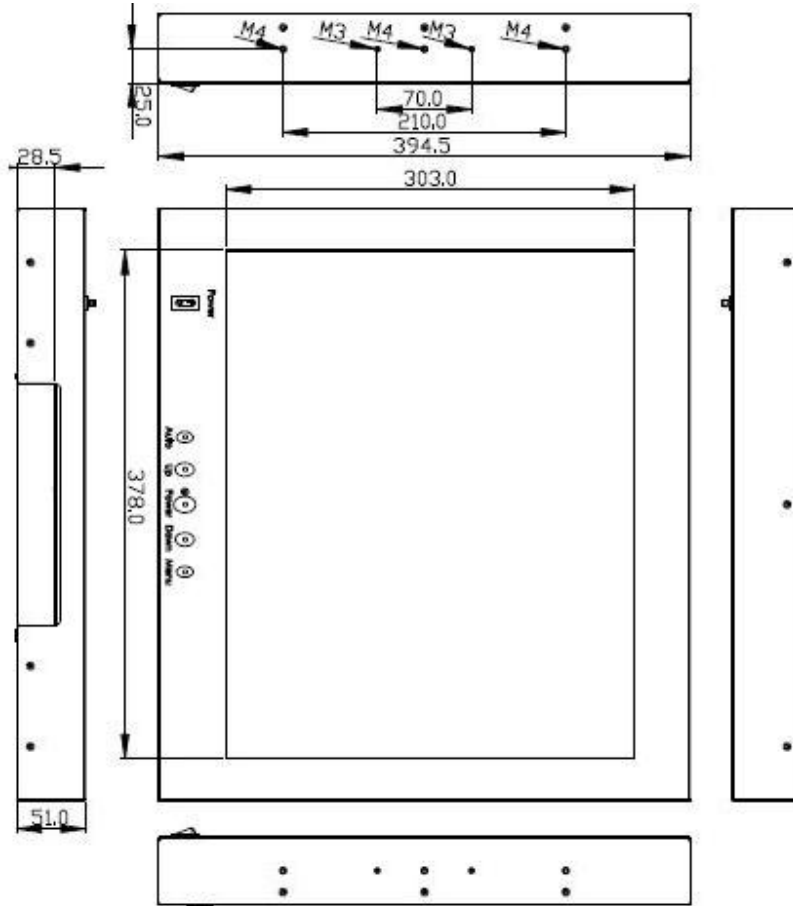

MODEL NO. : LM-1932

□ SPECIFICATION □

◆ DISPLAY SCREEN	19" TFT (Diagonal) Active Display Area 376.3(W) x 301.0 mm(H) Element Color TFT LCD Resolution 1280 x 1024 maximum LCD Display Color 16.7M colors Pixel Pitch 0.294 x 0.294 mm
◆ POWER SOURCE	AC/DC Adapter 12 V
◆ POWER CONSUMPTION	12V 1.47A 17.64W .
◆ OPERATING TEMPERATURE	0°C ~ +50°C
◆ STORAGE TEMPERATURE	-20°C ~ +60°C
◆ BRIGHTNESS	450 cd/m ²
◆ RESPONSE TIME	5 ms (Rising + Falling)
◆ CONTRAST	1000 : 1
◆ VIEWING ANGLE	Vertical H/L : ± 70° , Horizontal L/R : ± 75°
◆ INPUT SIGNAL	Video Composite: NTSC/PAL/SECAM 1 Vp-p. 75Ω BNC x 2 Input and Output USB Input DVI Input S-Video Socket x 1 HDMI x 1 PC RGB Analogue Input 15 Pin D-Sub x1
◆ PLUG & PLAY	VESA DDC2B
◆ GREEN FUNCTION	VESA DPMS
◆ OSD CONTROL FUNCTION	Brightness, Contrast, Color, Volume, Mute
◆ OVERALL DIMENSION	441.0 x 394.5 x 51.0 (mm)
◆ REGULATIONS	Safety: CE, FCC meet
◆ WEIGHT	12.0 Kgs

□ MECHANICAL DRAWING □

MONITOR

□ **SUPPORT TABLE** □

Mode	Resolution	H Freq.(kHz)	V Freq.(Hz)
1	640*350@70	31.469	70.087
2	640*400@70	31.469	70.087
3	640*480@60	31.469	59.940
4	640*480@72	37.861	72.809
5	640*480@75	37.500	75.000
6	720*400@70	31.469	70.087
7	800*600@56	35.156	56.250
8	800*600@60	37.879	60.317
9	800*600@72	48.077	72.188
10	800*600@75	46.875	75.000
11	1024*768@60	48.363	60.004
12	1024*768@70	56.476	70.069
13	1024*768@72	58.038	71.918
14	1024*768@75	60.023	75.029
15	1024*768@60	48.019	60.000
16	1024*768@60	47.700	60.000
17	1280*1024@60	63.980	60.000
18	1280*1024@70	74.882	69.853
19	1280*1024@75	79.976	75.025
20	1360*768@60	47.700	60.000
21	1360*768@75	60.288	74.891
22	1440*900@60	59.9	60
23	1440*900@75	75	75
24	1680*1050@60	65.3	60
25	1920*1080@60		60