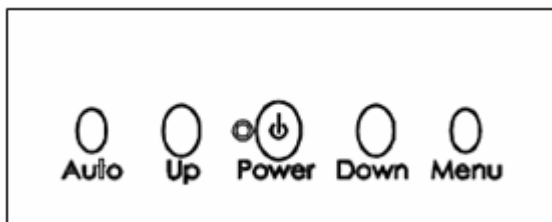

MODEL NO. : LM-1932

□ SPECIFICATION □

◆ DISPLAY SCREEN	19" TFT (Diagonal) Active Display Area 376.3(W) x 301.0 mm(H) Element Color TFT LCD Resolution 1280 x 1024 maximum LCD Display Color 16.7M colors Pixel Pitch 0.294 x 0.294 mm
◆ POWER SOURCE	AC/DC Adapter 12 V
◆ POWER CONSUMPTION	12V 1.47A 17.64W .
◆ OPERATING TEMPERATURE	0°C ~ +50°C
◆ STORAGE TEMPERATURE	-20°C ~ +60°C
◆ BRIGHTNESS	450 cd/m ²
◆ RESPONSE TIME	5 ms (Rising + Falling)
◆ CONTRAST	1000 : 1
◆ VIEWING ANGLE	Vertical H/L : ± 70° , Horizontal L/R : ± 75°
◆ INPUT SIGNAL	Video Composite: NTSC/PAL/SECAM 1 Vp-p. 75Ω BNC x 2 Input and Output USB Input DVI Input S-Video Socket x 1 HDMI x 1 PC RGB Analogue Input 15 Pin D-Sub x1
◆ PLUG & PLAY	VESA DDC2B
◆ GREEN FUNCTION	VESA DPMS
◆ OSD CONTROL FUNCTION	Brightness, Contrast, Color, Volume, Mute
◆ OVERALL DIMENSION	441.0 x 394.5 x 51.0 (mm)
◆ REGULATIONS	Safety: CE, FCC meet
◆ WEIGHT	12.0 Kgs

FEATURE

- ◆ 19" LCD Screen
- ◆ 2 Video BNC Inputs, 2 Video BNC Outputs
- ◆ 1 Audio RCA Output
- ◆ HDMI Input, USB Input, DVI Input
- ◆ Low Power Consumption

ON SCREEN DISPLAY SETTINGS (OSD)

- ◆ To turn on the OSD menu: Press power button.
Press Menu button.
- ◆ When OSD menu is on .
 - Select option within icon menu: Use up or down buttons.
Then press Menu to make select.
 - Increase/decrease setting : Use up or down buttons.
- ◆ To load the presetting (default setup) :
Use menu button and power button. (menu +power button)