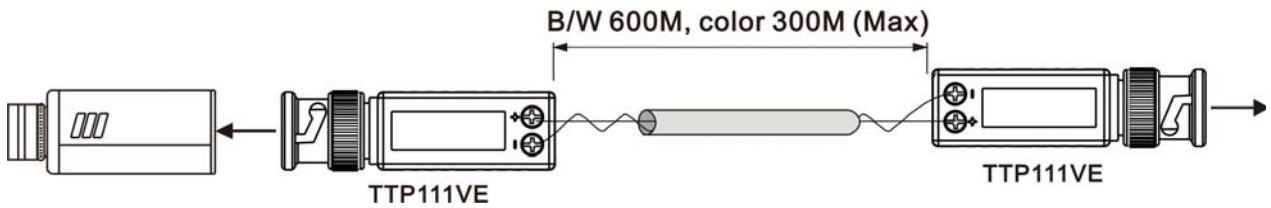

TWISTED PAIR TRANSMISSION SYSTEM – Passive Series

ITEM NO.: TTP111VE

Features:

- BNC male to screw terminal for easy connection.
- Compact and mini size, could mount multiple units behind multiplexer, Quad, DVR..etc
- Transmit a full motion monochrome video signal up to 600 meters, color video signal up to 300 meters.
- Passive, No power required.
- Eliminate Coaxial Cable.
- Distance Up to 1Km when used with an active receiver such as TTA111VH, TTA111(V)AV, TTA414VR, TPA008, TPA016.

Panel View:

Installation View

This installation should be made by a qualified service person and should conform to all local codes.

Specification

ITEM NO.	TTP111VE
Video Input (BNC Connector)	1
Video Input	1V p-p, 75 Ohms
CABLE	Twisted Pair CAT 5
Transmission Distance	B/W: 600 meters, Color: 300 meters
RJ-45 Output	Terminal
Power	X
DIMENSIONS W x H x D mm	49*15.5*14.5