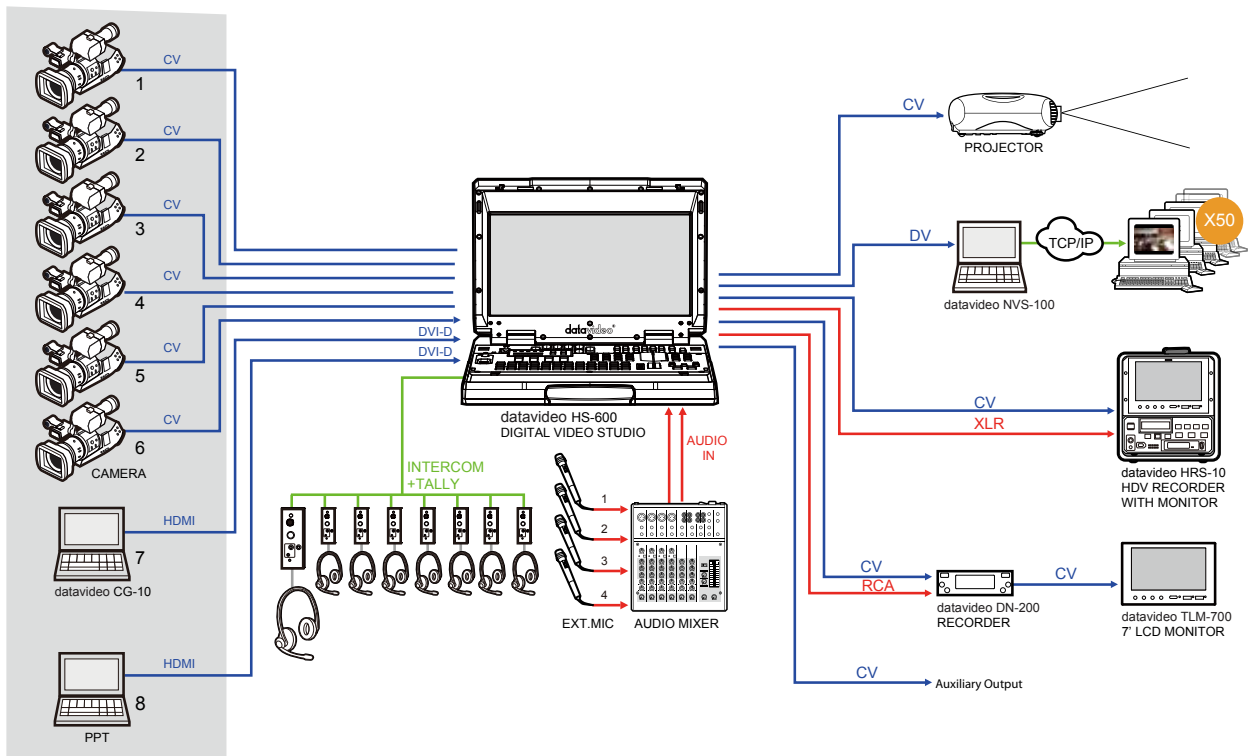

## FEATURES

- Complete integrated solution with six Composite Video, and two DVI-D inputs.  
Optional DV Board also two DV25 (IEEE-1394) inputs
- Autoswitchable 4:3 & 16:9 inputs
- Three Composite Video and multiple Auxiliary output.  
Optional DV Board also one DV25 (IEEE-1394)  
The flexible outputs makes it easy to connect the HS-600 to external devices such as large screens, recorders, streaming and more - all at the same time
- Dual Picture-In-Picture function
- 17-inch high quality TFT LED Multi-View screen for each input, as well as Program & Preview Features include audio peak-meter; adjustments for brightness, contrast, colour saturation and backlight - ideal for outdoor use
- Built in RS-232 & GPI control interface allows you to control external devices
- Hot key functions, allow quick access to vital functions including fade to solid colour, instant key, and more

## FRONT VIEW

17-inch TFT LED backlight multi-view monitor, displaying all live sources, as well as Next source and Program. Additional on screen information includes audio peak-meter

Eight channel full duplex talkback system

Eight channel full specification Standard Definition switcher fully equipped with all features required to excel and meet your demands

REAR VIEW

DIAGRAM

DIMENSIONS