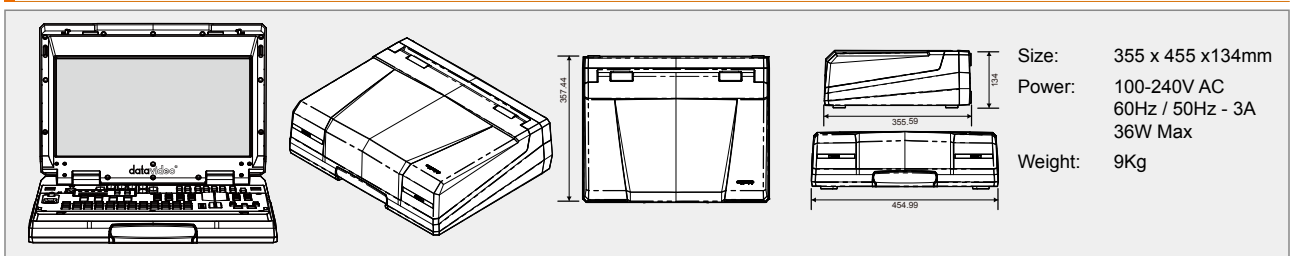

Eight channel full specification Standard Definition switcher fully equipped with all features required to excel and meet your demands

REAR VIEW

DIAGRAM

DIMENSIONS