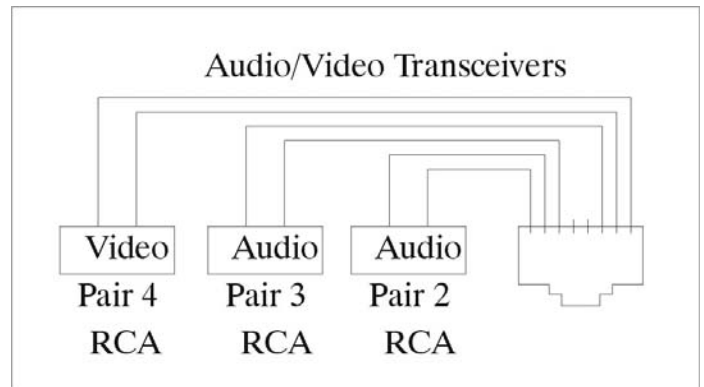

CE01A Composite Video & Audio CAT5 Extender

- 3 RCA female to RJ45 female.
- Passive, no power required.
- Used in pairs via one CAT5 UTP cable to send video and stereo audio up to 300 meters.
- Two ways audio and one video over one CAT5 cable.
- Work with CE09A CAT5 distribution amplifier, perfect for classrooms, conference centers and other applications that require multiple displays.

Installation View:

Panel View:

CE01

Front

Rear

CE01A

Front View

Rear View

RJ-45 Jack Pin Define

		RJ - 45 Jack		
		PIN	Color	Function
		1	W-O	Audio R -
		2	O	Audio R+
		3	W-G	Audio L -
		4	BL	X
		5	W-BL	X
		6	G	Audio L +
		7	W-BR	Video +
		8	BR	Video -

Specification:

ITEM NO.	CE01
VIDEO INPUT (BNC Connector)	1
VIDEO INPUT	1V p-p, 75 Ohms
AUDIO INPUT (RCA Connector)	X
AUDIO INPUT	X
RJ-45 INPUT	X
RJ-45 OUTPUT	1
TRANSMISSION DISTANCE	300M(COLOR)
CABLE FOR RJ-45	Twisted Pair CAT 5 (AWG24)
POWER	X
DIMENSIONS W x H x D mm	69x25x22

ITEM NO.	CE01A
VIDEO INPUT (RCA Connector)	1
VIDEO INPUT	1V p-p, 75 Ohms
AUDIO INPUT (RCA Connector)	2 WAY
AUDIO INPUT	2V p-p
RJ-45 INPUT	X
RJ-45 OUTPUT	1
TRANSMISSION DISTANCE	300M(COLOR)
CABLE FOR RJ-45	Twisted Pair CAT 5 (AWG24)
POWER	X
DIMENSIONS W x H x D mm	110x77x24