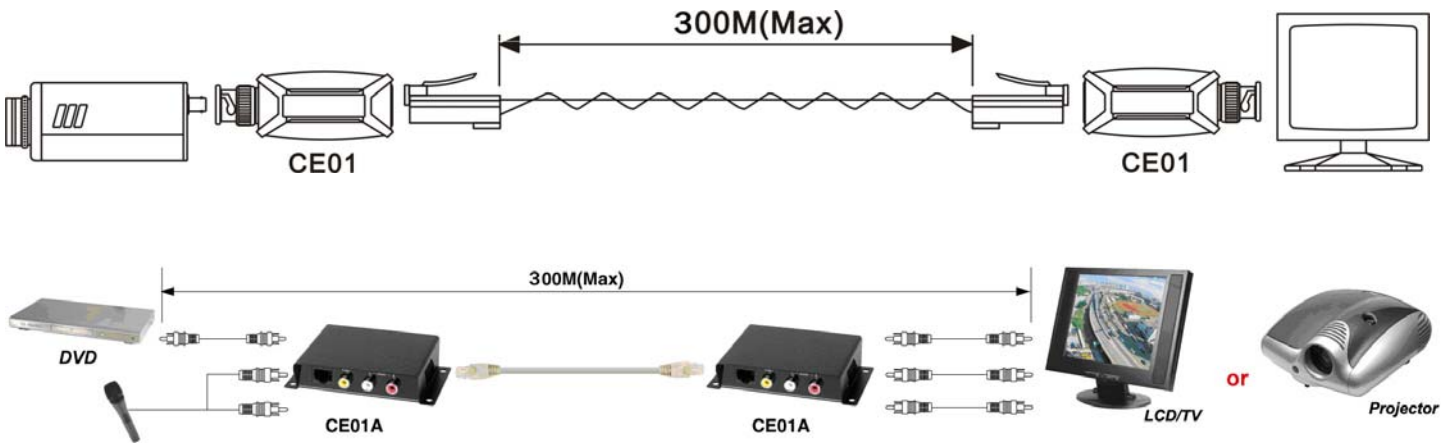

Video, Audio CAT5 Extender – Passive Series

ITEM NO.: CE01, CE01A

CE01 Composite Video CAT5 Extender

- Used in pairs via CAT5 one UTP cable to send video signal up to 400 meters (color), 600 meters (B/W).
- BNC Coax to RJ45 modular
- Passive, no power required.
- Eliminate Coaxial Cable.

CE01A Composite Video & Audio CAT5 Extender

- 3 RCA female to RJ45 female.
- Passive, no power required.
- Used in pairs via one CAT5 UTP cable to send video and stereo audio up to 300 meters.
- Two ways audio and one video over one CAT5 cable.
- Work with CE09A CAT5 distribution amplifier, perfect for classrooms, conference centers and other applications that require multiple displays.

Installation View: