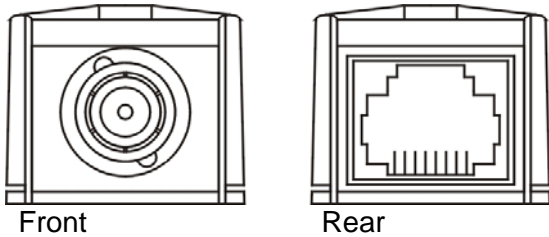

Panel View:

CE01