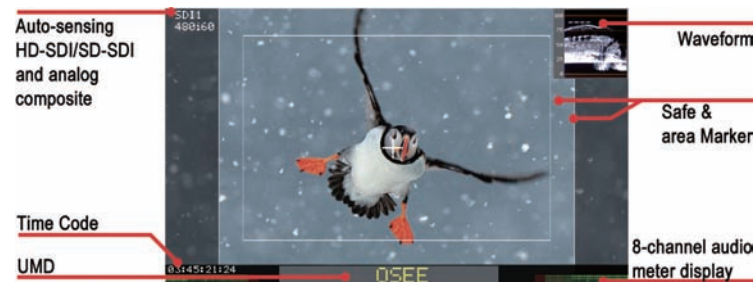

Professional LCD Monitor

LMW201H LCD monitor

Description

The LMW201H employs a 20" 1680x1050 TFT LCD screen of exceptionally high quality with up to 178° Wide viewing angle. The LM201H is multi-format LCD monitor capable of monitoring HD/SD-SDI, video, Y/C, YPbPr, HDMI, VGA, DVI video as well as analog and embedded audio. With our top-end image processing technology, the LMW201H offers superb display quality for all standard signals. Problems such as inter-field "jaggies", mosquito, smear and blending are minimized with advanced motion adaptive algorithm. In this process, motion of each pixel is analyzed for any movement using a motion adaptive processes (3D) for changes in horizontal, vertical, and diagonal directions. Signals can also be viewed in the native resolution using pixel-to-pixel display prior to enlargement. A wide range of parameters are available for on-screen or remote adjustment.

Features

- Wide 178° horizontal and vertical viewing angle
- Multi-format for video and component, VGA, HD/SD-SDI, HDMI, DVI
- Top-end motion adaptive interpolation and diagonal line compensation
- 4 Channel analog audio input
- Up to 8 embedded/analog audio level meter
- Color space conversion for emulation SMPTE/EBU color space of CRT
- Color temperature presets for D93, D65, D55, and user adjustable
- Built-in stereo speakers support analog and embedded audio
- RS-232C/GPI remote control terminals
- Marker, TC, UMD display
- Waveform display for HD/SD-SDI