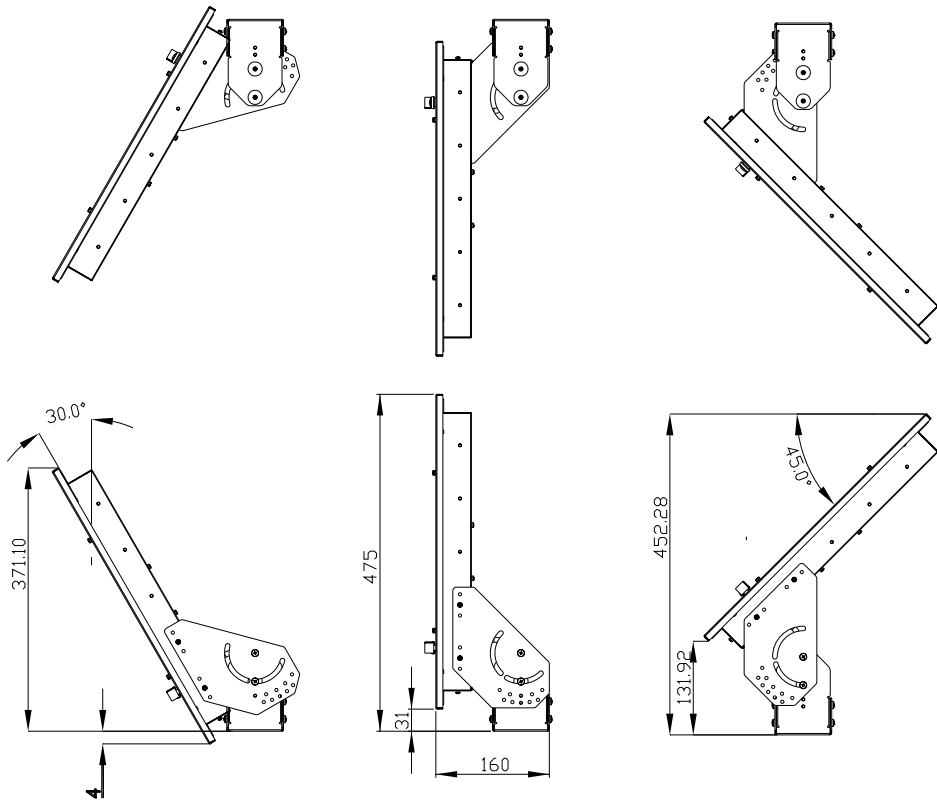

MODEL NO. : LM-1950T IP 65 Touch Screen

□ SPECIFICATION □

◆ DISPLAY SCREEN	19" TFT (Diagonal) Active Display Area 376.3(W) x 301.0 mm(H) Element Color TFT LCD Resolution 1280 x 1024 maximum LCD Display Color 16.7M colors Pixel Pitch 0.294 x 0.294 mm
◆ POWER SOURCE	AC/DC Adapter 12 V
◆ POWER CONSUMPTION	12V, 1.47A, 17.64W .
◆ OPERATING TEMPERATURE	0°C ~ +50°C
◆ STORAGE TEMPERATURE	-20°C ~ +60°C
◆ BRIGHTNESS	360 cd/m ²
◆ RESPONSE TIME	5 ms (Rising+Falling)
◆ CONTRAST	1000 : 1
◆ VIEWING ANGLE	Vertical U/D : ± 70° , Horizontal L/R : ± 75°
◆ INPUT SIGNAL	Audio / Video Composite: NTSC/PAL/SECAM 1 Vp-p. 75Ω RCA x 1 S-Video socket x 1 PC RGB Analogue Input 15 Pin D-Sub x1 VESA DDC2B VESA DPMS Brightness, Contrast, Color, Volume, Mute
◆ PLUG & PLAY	
◆ GREEN FUNCTION	
◆ OSD CONTROL FUNCTION	
◆ OVERALL DIMENSION	483.0 x 399.0 x 52.0 (mm)
◆ REGULATIONS	Safety: CE, FCC meet
◆ WEIGHT	12.0 Kgs

□ FEATURE □

- ◆ IP65 Front and Rear Waterproof
- ◆ 19" Industrial LCD Panel
- ◆ 2 Video RCA/BNC Inputs
- ◆ 1 Audio RCA/BNC Output
- ◆ Low Power Consumption
- ◆ 5 Wire Resistive Touch Screen

□ ON SCREEN DISPLAY SETTINGS (OSD) □

□ MECHANICAL DRAWING □

◆ Monitor Dimension

OPTIONAL HEAVY DUTY BRACKET

□ **VGA SUPPORT TABLE** □

Resolution	Horiz. Freq.(KHz)	Vert. Freq.(Hz)	Polarity
640X350	31.46	70	+/-
	37.86	85	+/-
720X350	31.46	70	+/-
	37.86	85	+/-
640X400	31.46	70	-/+
	37.93	85	-/+
	24.82	56	-/+
720X400	31.46	70	-/+
	37.86	85	-/+
640X480	31.46	59.9	-/-
	35.00	66.6	+/-
	37.86	72.8	-/-
	37.50	75.0	-/-
	43.27	85.0	-/-
800X600	35.15	56.2	+/+
	37.87	60.3	+/+
	48.07	72.2	+/+
	46.87	75.0	+/+
	44.40	70.0	+/+
	53.67	85.0	+/+
832X624	49.72	74.5	-/-
1024X768	48.36	60.0	-/-
	56.47	70.1	-/-
	58.08	72.9	
	60.02	75.0	+/+
	68.68	84.9	+/+
1152X864	54.90	60.0	
	64.19	70.2	+/+
	67.50	75.0	-/-
	76.30	80.0	
	77.09	84.9	
1280X1024	64.60	59.9	+/+
	63.98	60.0	-/-
	74.40	59.3	
	78.72	74.0	
	79.97	75.0	