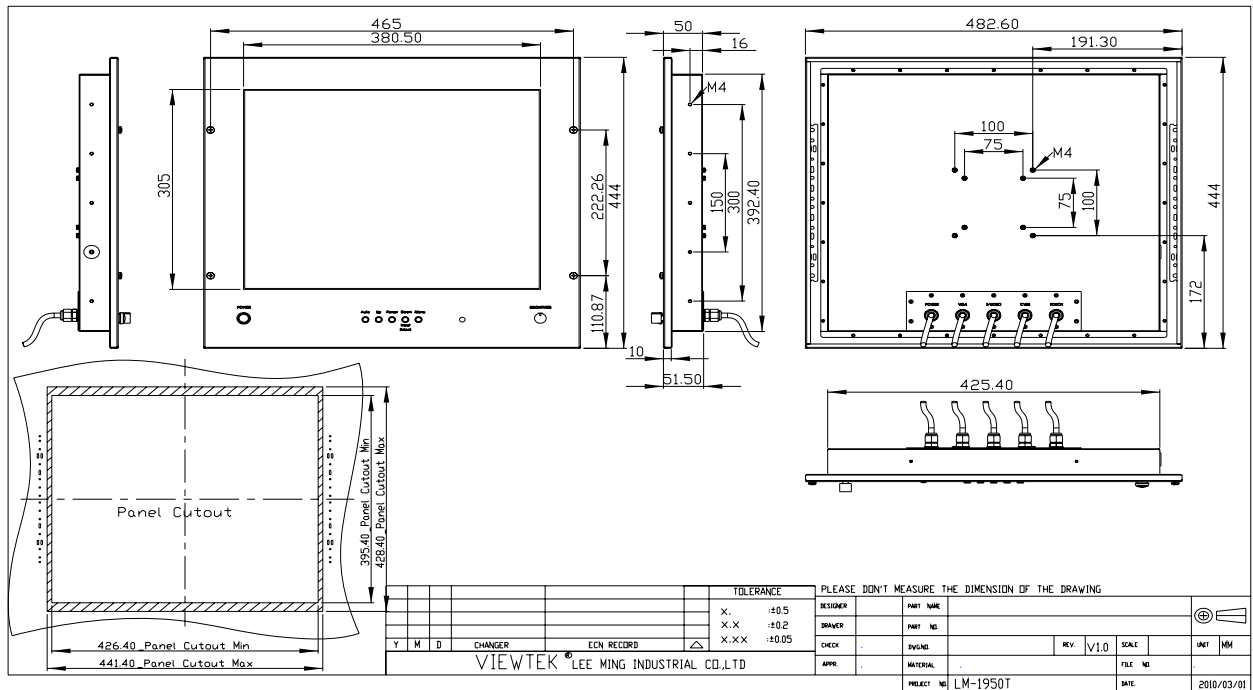

MODEL NO. : LM-1950T IP 65 Touch Screen

□ SPECIFICATION □

◆ DISPLAY SCREEN	19" TFT (Diagonal) Active Display Area 376.3(W) x 301.0 mm(H) Element Color TFT LCD Resolution 1280 x 1024 maximum LCD Display Color 16.7M colors Pixel Pitch 0.294 x 0.294 mm
◆ POWER SOURCE	AC/DC Adapter 12 V
◆ POWER CONSUMPTION	12V, 1.47A, 17.64W .
◆ OPERATING TEMPERATURE	0°C ~ +50°C
◆ STORAGE TEMPERATURE	-20°C ~ +60°C
◆ BRIGHTNESS	360 cd/m ²
◆ RESPONSE TIME	5 ms (Rising+Falling)
◆ CONTRAST	1000 : 1
◆ VIEWING ANGLE	Vertical U/D : ± 70° , Horizontal L/R : ± 75°
◆ INPUT SIGNAL	Audio / Video Composite: NTSC/PAL/SECAM 1 Vp-p. 75Ω RCA x 1 S-Video socket x 1 PC RGB Analogue Input 15 Pin D-Sub x1 VESA DDC2B VESA DPMS Brightness, Contrast, Color, Volume, Mute
◆ PLUG & PLAY	
◆ GREEN FUNCTION	
◆ OSD CONTROL FUNCTION	
◆ OVERALL DIMENSION	483.0 x 399.0 x 52.0 (mm)
◆ REGULATIONS	Safety: CE, FCC meet
◆ WEIGHT	12.0 Kgs

□ FEATURE □

- ◆ IP65 Front and Rear Waterproof
- ◆ 19" Industrial LCD Panel
- ◆ 2 Video RCA/BNC Inputs
- ◆ 1 Audio RCA/BNC Output
- ◆ Low Power Consumption
- ◆ 5 Wire Resistive Touch Screen

□ ON SCREEN DISPLAY SETTINGS (OSD) □

□ MECHANICAL DRAWING □

◆ Monitor Dimension

OPTIONAL HEAVY DUTY BRACKET

□ **VGA SUPPORT TABLE** □

Resolution	Horiz. Freq.(KHz)	Vert. Freq.(Hz)	Polarity
640X350	31.46	70	+/-
	37.86	85	+/-
720X350	31.46	70	+/-
	37.86	85	+/-
640X400	31.46	70	-/+
	37.93	85	-/+
	24.82	56	-/+
720X400	31.46	70	-/+
	37.86	85	-/+
640X480	31.46	59.9	-/-
	35.00	66.6	+/-
	37.86	72.8	-/-
	37.50	75.0	-/-
	43.27	85.0	-/-
800X600	35.15	56.2	+/+
	37.87	60.3	+/+
	48.07	72.2	+/+
	46.87	75.0	+/+
	44.40	70.0	+/+
	53.67	85.0	+/+
832X624	49.72	74.5	-/-
1024X768	48.36	60.0	-/-
	56.47	70.1	-/-
	58.08	72.9	
	60.02	75.0	+/+
	68.68	84.9	+/+
1152X864	54.90	60.0	
	64.19	70.2	+/+
	67.50	75.0	-/-
	76.30	80.0	
	77.09	84.9	
1280X1024	64.60	59.9	+/+
	63.98	60.0	-/-
	74.40	59.3	
	78.72	74.0	
	79.97	75.0	