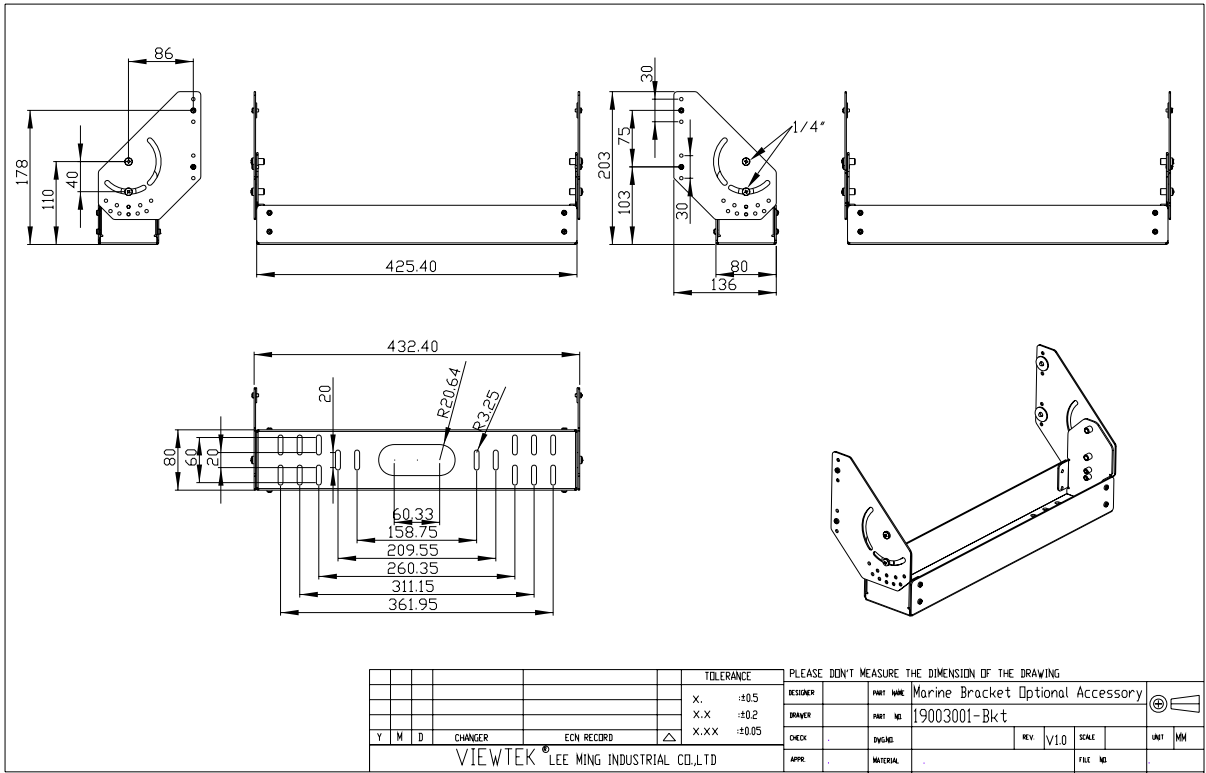

MODEL NO. : LM-1950T IP 65 Touch Screen

□ SPECIFICATION □

◆ DISPLAY SCREEN	19" TFT (Diagonal) Active Display Area 376.3(W) x 301.0 mm(H) Element Color TFT LCD Resolution 1280 x 1024 maximum LCD Display Color 16.7M colors Pixel Pitch 0.294 x 0.294 mm
◆ POWER SOURCE	AC/DC Adapter 12 V
◆ POWER CONSUMPTION	12V, 1.47A, 17.64W .
◆ OPERATING TEMPERATURE	0°C ~ +50°C
◆ STORAGE TEMPERATURE	-20°C ~ +60°C
◆ BRIGHTNESS	360 cd/m ²
◆ RESPONSE TIME	5 ms (Rising+Falling)
◆ CONTRAST	1000 : 1
◆ VIEWING ANGLE	Vertical U/D : ± 70° , Horizontal L/R : ± 75°
◆ INPUT SIGNAL	Audio / Video Composite: NTSC/PAL/SECAM 1 Vp-p. 75Ω RCA x 1 S-Video socket x 1 PC RGB Analogue Input 15 Pin D-Sub x1 VESA DDC2B VESA DPMS Brightness, Contrast, Color, Volume, Mute
◆ PLUG & PLAY	
◆ GREEN FUNCTION	
◆ OSD CONTROL FUNCTION	
◆ OVERALL DIMENSION	483.0 x 399.0 x 52.0 (mm)
◆ REGULATIONS	Safety: CE, FCC meet
◆ WEIGHT	12.0 Kgs

□ FEATURE □

- ◆ IP65 Front and Rear Waterproof
- ◆ 19" Industrial LCD Panel
- ◆ 2 Video RCA/BNC Inputs
- ◆ 1 Audio RCA/BNC Output
- ◆ Low Power Consumption
- ◆ 5 Wire Resistive Touch Screen

□ ON SCREEN DISPLAY SETTINGS (OSD) □

□ MECHANICAL DRAWING □

◆ Monitor Dimension

OPTIONAL HEAVY DUTY BRACKET

□ **VGA SUPPORT TABLE** □

Resolution	Horiz. Freq.(KHz)	Vert. Freq.(Hz)	Polarity
640X350	31.46	70	+/-
	37.86	85	+/-
720X350	31.46	70	+/-
	37.86	85	+/-
640X400	31.46	70	-/+
	37.93	85	-/+
	24.82	56	-/+
720X400	31.46	70	-/+
	37.86	85	-/+
640X480	31.46	59.9	-/-
	35.00	66.6	+/-
	37.86	72.8	-/-
	37.50	75.0	-/-
	43.27	85.0	-/-
800X600	35.15	56.2	+/+
	37.87	60.3	+/+
	48.07	72.2	+/+
	46.87	75.0	+/+
	44.40	70.0	+/+
	53.67	85.0	+/+
832X624	49.72	74.5	-/-
1024X768	48.36	60.0	-/-
	56.47	70.1	-/-
	58.08	72.9	
	60.02	75.0	+/+
	68.68	84.9	+/+
1152X864	54.90	60.0	
	64.19	70.2	+/+
	67.50	75.0	-/-
	76.30	80.0	
	77.09	84.9	
1280X1024	64.60	59.9	+/+
	63.98	60.0	-/-
	74.40	59.3	
	78.72	74.0	
	79.97	75.0	