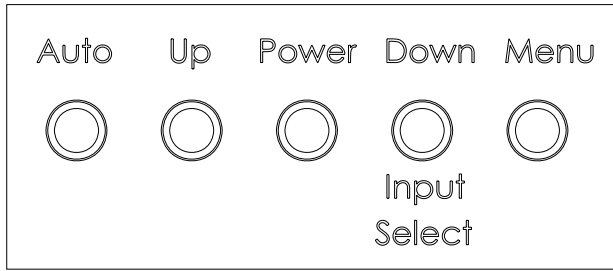

MODEL NO. : LM-1950T IP 65 Touch Screen

□ SPECIFICATION □

◆ DISPLAY SCREEN	19" TFT (Diagonal) Active Display Area 376.3(W) x 301.0 mm(H) Element Color TFT LCD Resolution 1280 x 1024 maximum LCD Display Color 16.7M colors Pixel Pitch 0.294 x 0.294 mm
◆ POWER SOURCE	AC/DC Adapter 12 V
◆ POWER CONSUMPTION	12V, 1.47A, 17.64W .
◆ OPERATING TEMPERATURE	0°C ~ +50°C
◆ STORAGE TEMPERATURE	-20°C ~ +60°C
◆ BRIGHTNESS	360 cd/m ²
◆ RESPONSE TIME	5 ms (Rising+Falling)
◆ CONTRAST	1000 : 1
◆ VIEWING ANGLE	Vertical U/D : ± 70° , Horizontal L/R : ± 75°
◆ INPUT SIGNAL	Audio / Video Composite: NTSC/PAL/SECAM 1 Vp-p. 75Ω RCA x 1 S-Video socket x 1 PC RGB Analogue Input 15 Pin D-Sub x1 VESA DDC2B VESA DPMS Brightness, Contrast, Color, Volume, Mute
◆ PLUG & PLAY	
◆ GREEN FUNCTION	
◆ OSD CONTROL FUNCTION	
◆ OVERALL DIMENSION	483.0 x 399.0 x 52.0 (mm)
◆ REGULATIONS	Safety: CE, FCC meet
◆ WEIGHT	12.0 Kgs

□ FEATURE □

- ◆ IP65 Front and Rear Waterproof
- ◆ 19" Industrial LCD Panel
- ◆ 2 Video RCA/BNC Inputs
- ◆ 1 Audio RCA/BNC Output
- ◆ Low Power Consumption
- ◆ 5 Wire Resistive Touch Screen

□ ON SCREEN DISPLAY SETTINGS (OSD) □