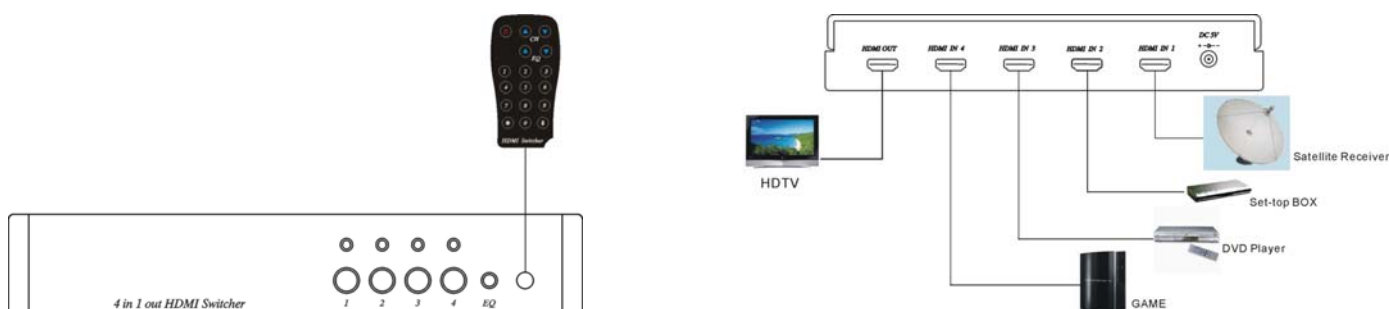

HDMI Switcher

ITEM NO.: HS02, HS04

HD02, H04 is HDMI switch allows two different digital (video & audio) sources to share one video display. It is perfect for home theater systems no more hassles of manually plugging in different HDMI connectors to view different video sources. (ex: DVD player, setup top box, DVR...)

HS02 2 Input 1 Output HDMI Switcher

Features:

- Switch easily between any two HDMI sources by remote control or push button front.
- Extends the range of HDMI compliant device by equalizing and reclocking the HDMI signal.
- Supports high resolution input:
PC: VGA, SVGA, XGA, SXGA, UXGA, WUXGA (1920 x 1200)
HDTV: 480i, 576i, 480p, 576p, 720p, 1080i and 1080p @60Hz.
- Supports both audio and video signals.
- Perfect for home theater systems and easily connects to different digital video sources (DVD, A/V receiver, satellite, PS3, etc.)
- HDMI pass-through.
- HDCP pass-through.
- LED Display.
- **IR remote control unit included.**

HS04 4 Input 1 Output HDMI Switcher

- Identical to HS02, but switch 4 HDMI devices.

Installation View:

HS02

HS04

Specification:

ITEM NO.	HS02	HS04
HDMI Input	2 port (HDMI Type A)	4 port (HDMI Type A)
HDMI Output	1 port (HDMI Type A)	1 port (HDMI Type A)
Frequency Bandwidth	1.65 Ghz	
Supports Resolution	480i,576i,480p,720p,1080i,1080p	
Operation Temperature	-10°C~45°C	
Storage Temperature	-30°C~70°C	
Power Consumption		
Power Supply	DC5V 1AMP included	
DIMENSIONS W x H x D mm	145x92x37	225x160X40