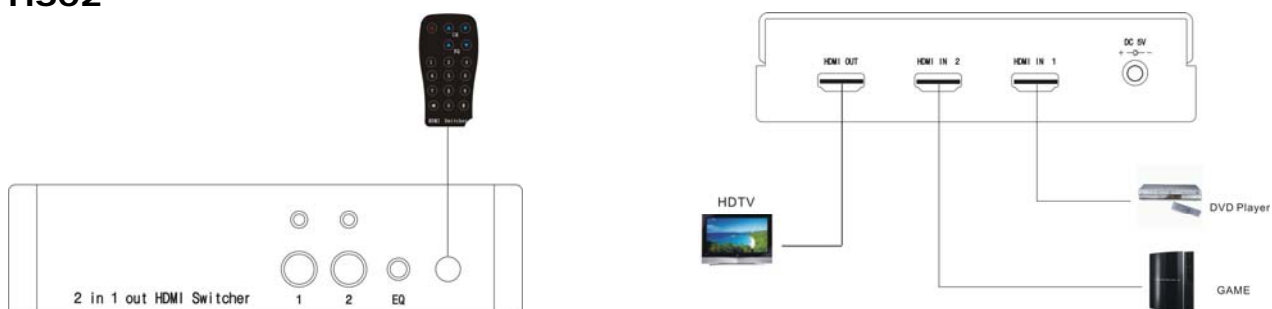

HDMI Switcher

ITEM NO.: HS02, HS04

HD02, H04 is HDMI switch allows two different digital (video & audio) sources to share one video display. It is perfect for home theater systems no more hassles of manually plugging in different HDMI connectors to view different video sources. (ex: DVD player, setup top box, DVR...)

HS02 2 Input 1 Output HDMI Switcher

Features:

- Switch easily between any two HDMI sources by remote control or push button front.
- Extends the range of HDMI compliant device by equalizing and reclocking the HDMI signal.
- Supports high resolution input:
PC: VGA, SVGA, XGA, SXGA, UXGA, WUXGA (1920 x 1200)
HDTV: 480i, 576i, 480p, 576p, 720p, 1080i and 1080p @60Hz.
- Supports both audio and video signals.
- Perfect for home theater systems and easily connects to different digital video sources (DVD, A/V receiver, satellite, PS3, etc.)
- HDMI pass-through.
- HDCP pass-through.
- LED Display.
- **IR remote control unit included.**

HS04 4 Input 1 Output HDMI Switcher

- Identical to HS02, but switch 4 HDMI devices.

Installation View:

HS02

HS04

Specification:

ITEM NO.	HS02	HS04
HDMI Input	2 port (HDMI Type A)	4 port (HDMI Type A)
HDMI Output	1 port (HDMI Type A)	1 port (HDMI Type A)
Frequency Bandwidth	1.65 Ghz	
Supports Resolution	480i,576i,480p,720p,1080i,1080p	
Operation Temperature	-10°C~45°C	
Storage Temperature	-30°C~70°C	
Power Consumption		
Power Supply	DC5V 1AMP included	
DIMENSIONS W x H x D mm	145x92x37	225x160X40