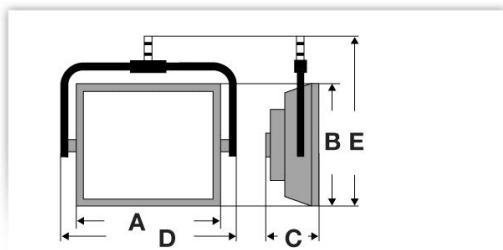

Topas 220T 220 W Standard

Technical Facts

Number of Tubes (55 W)	4
Sockets	4 x 2 G11
Power Supply	230 V, 50 / 60 Hz, 2 m (6.6 ft) cable with Schuko plug
Operating Temperature	0 to +40°C
Air Humidity	0 - 96 %
Control System	DMX512/0..10V
Weight	4 kg / 8.8 lbs
Mount Type	Ballhead, yoke
Dimming range	0 - 100 %

Photometric data (lux)

DistanceStandar Reflectiv

1 m	3300	4370
2 m	905	1220
3 m	465	620
4 m	280	275

Dimensions

Further photos

Order data

Article	Order code
Topas 220T 220 W Standard	T223T

This product is also available in the following systems: