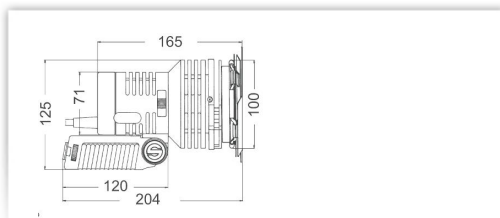

## Reporter 250H

Battery Operated Tungsten  
Luminaire with Incomparable  
Lighting Performance

Get ready for unbeatable lighting performance – with our battery operated Reporter 250H.

The luminaire features integrated multicoated protective glass to keep your bulbs safe, and removable 4-leaf barndoors which can be rotated.

### Technical Facts

Voltage	30 V
Power	250 W
Bulb Type	ANSI code: EPL (e.g. Sylvania 61455)
Bulb socket	GX 6.35; 22 mm (0.87 in)
Weight	0,55 kg / 1.2 lbs
Weight 4-leaf barndoor	0,15 kg / 0.3 lbs
Focusing ratio	1:3
Cable length	2 m / 6.6 ft
Mount Type	1/4" thread, incl. camera shoe
Dimensions (L X W x H)	204 x 100 x 125 mm / 8 x 3.9 x 4.9 in