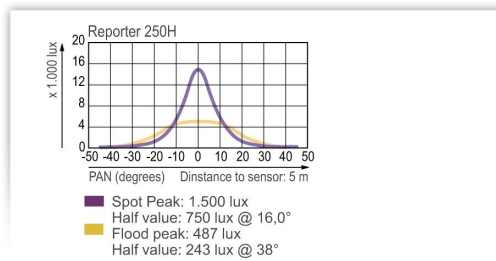

Flood & Spot

Further photos

Order data

Article	Order code
Reporter 250H Battery Operated Tungsten Luminaire with Incomparable Lighting Performance	R250H