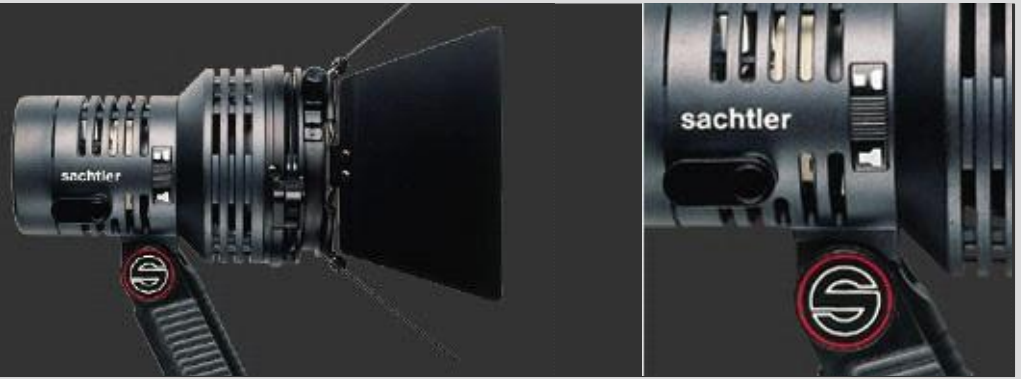

## Reporter 250H

Battery Operated Tungsten  
Luminaire with Incomparable  
Lighting Performance

Get ready for unbeatable lighting performance – with our battery operated Reporter 250H.

The luminaire features integrated multicoated protective glass to keep your bulbs safe, and removable 4-leaf barndoors which can be rotated.

The handle has its own integrated camera shoe and space for a spare bulb.

The Reporter 250H has long been the 30 V tungsten halogen light of choice. Its wide-area illumination guarantees brilliant pictures even when the daylight filter is inserted.

### Technical Facts

Voltage	30 V
Power	250 W
Bulb Type	ANSI code: EPL (e.g. Sylvania 61455)
Bulb socket	GX 6.35; 22 mm (0.87 in)
Weight	0,55 kg / 1.2 lbs
Weight 4-leaf barndoor	0,15 kg / 0.3 lbs
Focusing ratio	1:3
Cable length	2 m / 6.6 ft
Mount Type	1/4" thread, incl. camera shoe
Dimensions (L X W x H)	204 x 100 x 125 mm / 8 x 3.9 x 4.9 in