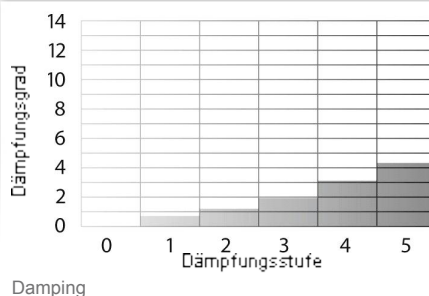

FSB 8 Fluid head

Quality for (H)DV-Users: The FSB 8. The sturdy and reliable FSB 8 completes Sachtler's FSB-Range of 75mm heads, extending the payload range to 19.8 lbs (9 kg), well suited for (H)DV camcorders in industrial, newsgathering and education applications. The FSB 8 provides a 10-stage counterbalance, as well as five steps of drag (plus 0) for both tilt and pan. The fluid head is engineered with Sachtler's well-known technology, including its patented counterbalance switch mechanism, Speedbalance and Sideload technology, which allows quick mounting and unmounting of the camcorder for on-the-go assignments.

Technical Facts

| | |
|------------------------------|--|
| Weight | 2.15 kg / 4.7 lbs |
| Payload | 1 - 9 kg / 2 - 20 lbs |
| Sliding range - plate | 120 mm / 4.7" |
| Counterbalance | in 10 steps |
| Grades of drag | 5 each horizontal and vertical + 0 |
| Tilt range | +90/-75° |
| Temperature range | -40° to +60° C / -40 to +140° F |
| Camera fitting | Sideload plate S |
| Tripod/Pedestal fitting | 75 mm bowl, integrated flat base fitting |
| Pan bar(s) | 1, Type DV 75 |
| Level | self-illuminating Touch Bubble |
| Batteries Level | 1 x CR2032 |
| Adapter viewfinder extension | optionally |