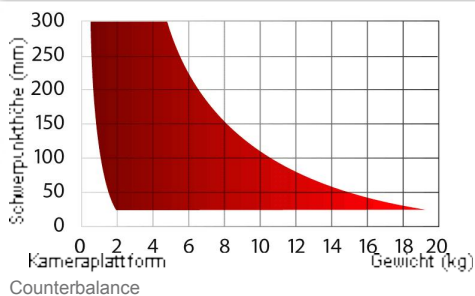

FSB 8 Fluid head

Quality for (H)DV-Users: The FSB 8. The sturdy and reliable FSB 8 completes Sachtler's FSB-Range of 75mm heads, extending the payload range to 19.8 lbs (9 kg), well suited for (H)DV camcorders in industrial, newsgathering and education applications. The FSB 8 provides a 10-stage counterbalance, as well as five steps of drag (plus 0) for both tilt and pan. The fluid head is engineered with Sachtler's well-known technology, including its patented counterbalance switch mechanism, Speedbalance and Sideload technology, which allows quick mounting and unmounting of the camcorder for on-the-go assignments.

Technical Facts

| | |
|------------------------------|--|
| Weight | 2.15 kg / 4.7 lbs |
| Payload | 1 - 9 kg / 2 - 20 lbs |
| Sliding range - plate | 120 mm / 4.7" |
| Counterbalance | in 10 steps |
| Grades of drag | 5 each horizontal and vertical + 0 |
| Tilt range | +90/-75° |
| Temperature range | -40° to +60° C / -40 to +140° F |
| Camera fitting | Sideload plate S |
| Tripod/Pedestal fitting | 75 mm bowl, integrated flat base fitting |
| Pan bar(s) | 1, Type DV 75 |
| Level | self-illuminating Touch Bubble |
| Batteries Level | 1 x CR2032 |
| Adapter viewfinder extension | optionally |