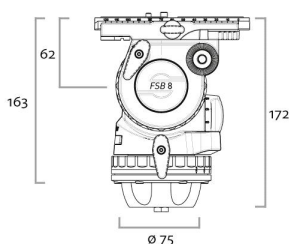

FSB 8 Fluid head

Quality for (H)DV-Users: The FSB 8. The sturdy and reliable FSB 8 completes Sachtler's FSB-Range of 75mm heads, extending the payload range to 19.8 lbs (9 kg), well suited for (H)DV camcorders in industrial, newsgathering and education applications. The FSB 8 provides a 10-stage counterbalance, as well as five steps of drag (plus 0) for both tilt and pan. The fluid head is engineered with Sachtler's well-known technology, including its patented counterbalance switch mechanism, Speedbalance and Sideload technology, which allows quick mounting and unmounting of the camcorder for on-the-go assignments.

Technical Facts

| | |
|------------------------------|--|
| Weight | 2.15 kg / 4.7 lbs |
| Payload | 1 - 9 kg / 2 - 20 lbs |
| Sliding range - plate | 120 mm / 4.7" |
| Counterbalance | in 10 steps |
| Grades of drag | 5 each horizontal and vertical + 0 |
| Tilt range | +90/-75° |
| Temperature range | -40° to +60° C / -40 to +140° F |
| Camera fitting | Sideload plate S |
| Tripod/Pedestal fitting | 75 mm bowl, integrated flat base fitting |
| Pan bar(s) | 1, Type DV 75 |
| Level | self-illuminating Touch Bubble |
| Batteries Level | 1 x CR2032 |
| Adapter viewfinder extension | optionally |

Accessories

Adapter 75/100

Pan bar DV right
(telescopic)

Pan bar DV left
(telescopic)

Adapter block
FSB 6 / 8

Accessory
adapter

Accessory
adapter with
clamping

FSB CELL