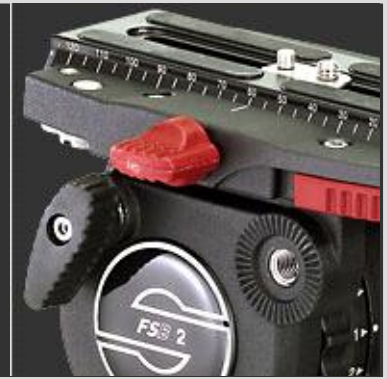

## FSB 2 Fluid head

**Sensitive, fast and robust – small heads for awesome shots:** Perfectly designed for all users of MiniDV and (H)DV cameras, Sachtler's new fluid heads have payloads ranging from 0 to 2 kg / 0 to 4.4. lb (FSB 2) and 1 to 6 kg / 2.2 to 13.2 lb (FSB 6). The FSB 6 is the only in its class to feature Sachtler's Snap & Go sideload mechanism which boasts an exceptionally large sliding range of 120 mm / 4.7" and 10-step counterbalance. This ensures extremely fine and fast balancing. Alternatively, the head is also available with the classic Touch & Go® camera plate. The smaller FSB 2 offers counterbalance settings of 1 and 0, while both fluid heads have three horizontal and three vertical grades of drag plus 0. No compromises have been made with regard to the damping, which is based on the same construction principles as the „large“ heads.

### Works with SOOM

Sachtler's new fluid heads FSB 2 and FSB 6 and the FSB CELL are all components of the SOOM modular construction system.

### Technical Facts

Weight	1.85 kg / 4.1 lbs
Payload	0 - 2 kg / 0 - 4.4 lbs
Sliding range - plate	120 mm / 4.7 in
Counterbalance	in 2 steps
Grades of drag	3 each horizontal and vertical + 0
Tilt range	+90/-70°
Temperature range	-40° to +60° C / -40 to +140° F
Camera fitting	Sideload plate S
Tripod/Pedestal fitting	75 mm bowl, integrated flat base fitting
Pan bar(s)	1, Type DV 75
Level	yes