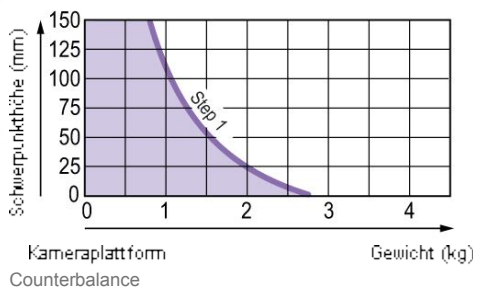

Further photos

Order data

Article	Order code
FSB 2 Fluid head	****

This product is also available in the following systems:

Article	Order code
SOOM FSB 2 System	0280
System FSB 2	0270
System FSB 2 / 2 D	0271
System FSB 2 MD	0272
System FSB 2 / 2 MD	0273
System FSB 2 SL MCF	0275
System FSB 2 PowerSet	0270Bxxx
System FSB 2 / 2 D PowerSet	0271Bxxx
System FSB 2 MD PowerSet	0272Bxxx
System FSB 2 / 2 MD PowerSet	0273Bxxx
System FSB 2 SL MCF PowerSet	0275Bxxx

Accessories