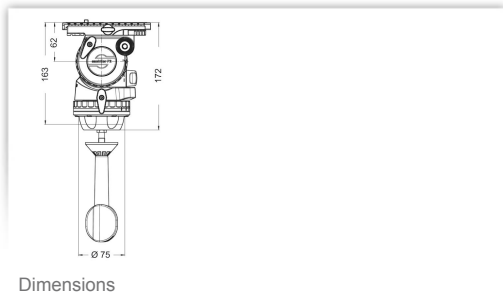

Further photos

Order data

Article	Order code
FSB 2 Fluid head	****

This product is also available in the following systems:

Article	Order code
SOOM FSB 2 System	0280
System FSB 2	0270
System FSB 2 / 2 D	0271
System FSB 2 MD	0272
System FSB 2 / 2 MD	0273
System FSB 2 SL MCF	0275
System FSB 2 PowerSet	0270Bxxx
System FSB 2 / 2 D PowerSet	0271Bxxx
System FSB 2 MD PowerSet	0272Bxxx
System FSB 2 / 2 MD PowerSet	0273Bxxx
System FSB 2 SL MCF PowerSet	0275Bxxx

Accessories