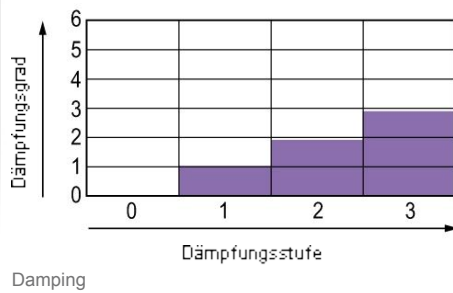

Further photos

Order data

Article	Order code
FSB 2 Fluid head	****

This product is also available in the following systems:

Article	Order code
SOOM FSB 2 System	0280
System FSB 2	0270
System FSB 2 / 2 D	0271
System FSB 2 MD	0272
System FSB 2 / 2 MD	0273
System FSB 2 SL MCF	0275
System FSB 2 PowerSet	0270Bxxx
System FSB 2 / 2 D PowerSet	0271Bxxx
System FSB 2 MD PowerSet	0272Bxxx
System FSB 2 / 2 MD PowerSet	0273Bxxx
System FSB 2 SL MCF PowerSet	0275Bxxx

Accessories