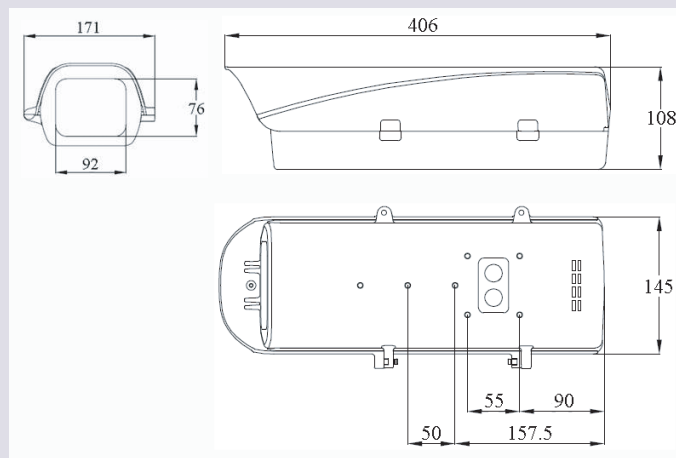

### FEATURES

- > IP68 waterproof standard.
- > Easy installation by lift lid.
- > Optional heater & blower.
- > Control Temperature: Heater 15 °C on / 25 °C off.  
Blower 35 °C on / 25 °C off.
- > 2-axis free angle wall mount bracket.

### DIMENSIONS

[www.xcore.com.tw](http://www.xcore.com.tw)

XCore  
Technology

*Keeping the things that matter in focus.*

CCTV Camera

DVR

CCTV Lens

Accessories