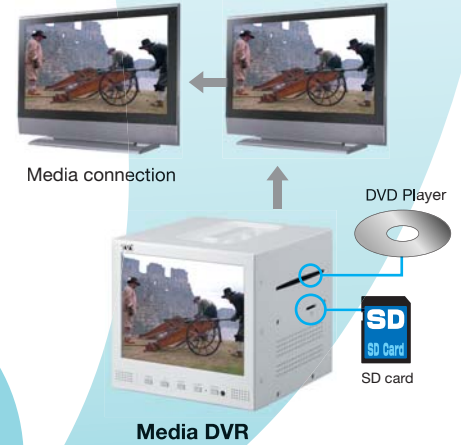

- 8" high contrast TFT LCD display
- Built in SD/CF card reader

DVD PLAYER

- Embedded slot-in DVD player
- Media out interface (video/audio output)

DVD Player

- Video/audio out for media devices
- Slot in DVD player
- Remote controller

Photo Frame

- SD card for media display-pictures, music, films
- Media output for SD card content
- Remote controller

Media Output Function

3 in 1

Digital Video Recorder (DVR)

DVD Player

Home Security & Entertainment

Films or music entertainment by the DVD/media player

Shops

Media (video/audio) out for merchandise promotion or shop advertisement

Public Transportation

4 cameras connected for security while media is playing

Public viewing signage for passengers & security is still running

Digital Video Recorder

- Remote monitoring, playback & backup from internet
- Sequence/Alarm/Motion detection recording
- User friendly interface and mouse operated
- CD-RW or USB/Internet back up
- Connect PTZ & alarm sensor
- Multi-language OSD