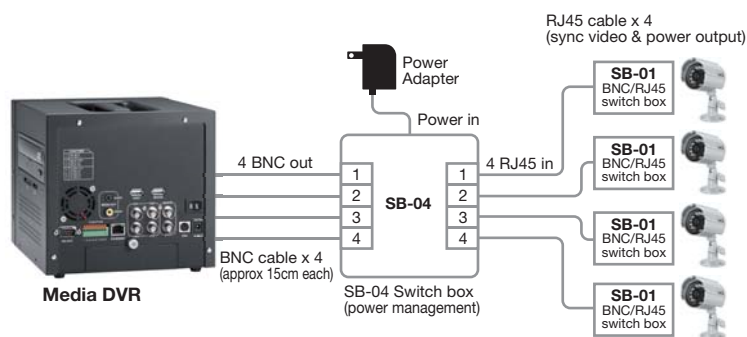

Public viewing signage for passengers & security is still running

Digital Video Recorder

- Remote monitoring, playback & backup from internet
- Sequence/Alarm/Motion detection recording
- User friendly interface and mouse operated
- CD-RW or USB/Internet back up
- Connect PTZ & alarm sensor
- Multi-language OSD

DVR Functions & Connections

4CH camera inputs (support PTZ control)

Easy Installation for RJ45 (Optional)

- BNC/RJ45 switch box to support security equipments connection
- No extra adapter needed for cameras