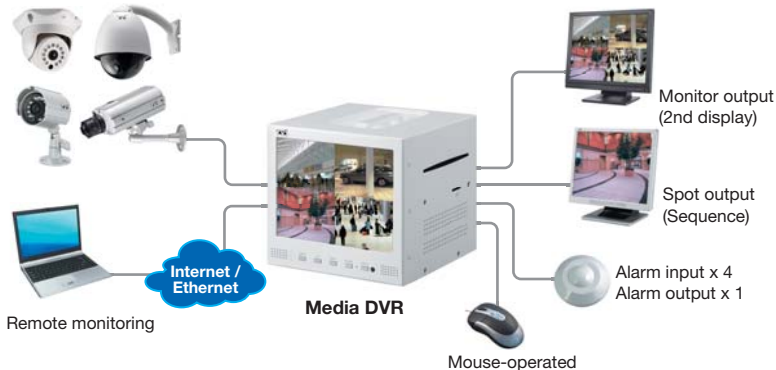

Public viewing signage for passengers & security is still running

Digital Video Recorder

- Remote monitoring, playback & backup from internet
- Sequence/Alarm/Motion detection recording
- User friendly interface and mouse operated
- CD-RW or USB/Internet back up
- Connect PTZ & alarm sensor
- Multi-language OSD

DVR Functions & Connections

4CH camera inputs (support PTZ control)

Easy Installation for RJ45 (Optional)

- BNC/RJ45 switch box to support security equipments connection
- No extra adapter needed for cameras