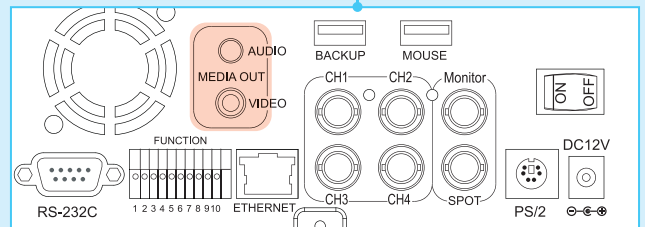

DVR Functions & Connections

4CH camera inputs (support PTZ control)

Easy Installation for RJ45 (Optional)

- BNC/RJ45 switch box to support security equipments connection
- No extra adapter needed for cameras

2. Media Function:

- Built in SD card or CF card as photo frame
- Built in DVD player for media (LR-804J02/LR-804H02)

3. Hard Disk Tray for easy installation

4. Network Function:

Support remote control via ethernet / internet

5. Sensor Alarm Function

4 CH alarm sensor input, 1 alarm output and support PTZ

6. Media output interface (Video/Audio out)

Order Reference

Feature/Model	LR-804J01	LR-804J02	LR-804J03	LR-804H02	LR-804H03
Media Player	SD/CF card reader	DVD player; SD card reader	N/A	DVD player; SD card reader	N/A
Media Output	N/A	V	N/A	V	N/A
DVR Monitor / Spot output	V	V	V	V	V
Backup device / Upgrade DVR FW	CD-RW	USB 2.0 Port	USB 2.0 Port	USB 2.0 Port	USB 2.0 Port
User Input	PS/2 Mouse	PS/2 or USB Mouse	PS/2 or USB Mouse	PS/2 Mouse	PS/2 Mouse