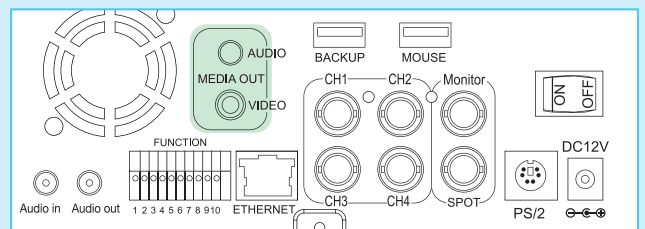

DVR Functions & Connections

4CH camera inputs (support PTZ control)

Easy Installation for RJ45 (Optional)

- BNC/RJ45 switch box to support security equipments connection
- No extra adapter needed for cameras

2. Media Function:

- Built in SD card or CF card as photo frame
- Built in DVD player for media (LR-804J02/LR-804H02)

3. Hard Disk Tray for easy installation

4. Network Function:

Support remote control via ethernet / internet

5. Sensor Alarm Function

4 CH alarm sensor input, 1 alarm output and support PTZ

6. Media output interface (Video/Audio out)

Order Reference

Feature/Model	LR-804J01	LR-804J02	LR-804J03	LR-804H02	LR-804H03
Media Player	SD/CF card reader	DVD player; SD card reader	N/A	DVD player; SD card reader	N/A
Media Output	N/A	V	N/A	V	N/A
DVR Monitor / Spot output	V	V	V	V	V
Backup device / Upgrade DVR FW	CD-RW	USB 2.0 Port	USB 2.0 Port	USB 2.0 Port	USB 2.0 Port
User Input	PS/2 Mouse	PS/2 or USB Mouse	PS/2 or USB Mouse	PS/2 Mouse	PS/2 Mouse