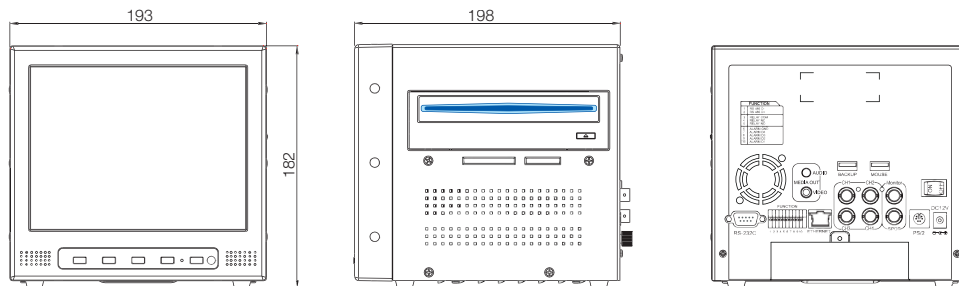

Unit:mm

Specification is subject to change without notice. 2008.04

TAIWAN VIDEO SYSTEM CO., LTD.

8f-2., No.188, Sec.3, Tatung Rd., Hsi-tze, Taipei, Taiwan, R.O.C. 221
TEL: 02-8647-3637 FAX: 02-864-73627
http://www.tvs.com.tw E-mail: info@tvs.com.tw

TVS GROUP

USA TVSA e-mail: info@eversun.com
Germany TVSG e-mail: info@tvsog.de
China TVSC e-mail: info@tvsoc.com.cn