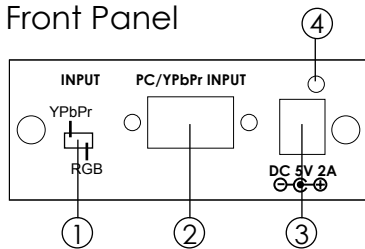

Its high bandwidth capability supports a wide range of PC and HDTV resolutions.

This package includes:

- One CP-261H unit.
- One switching power supply adaptor.
- One VGA to 3 RCA adaptor cable.
- User manual.

Front Panel

Rear Panel

1. Input format switch:
 - Set the switch to YPbPr when the output format of your source equipment is component YPbPr. Use VGA to 3 RCA adaptor cable to connect between your source equipment and the CP-261H.
 - Set the switch to RGB when the output format of your source equipment is RGBHV. Use HD-15 D-Sub VGA cable to connect between your source equipment and the CP-261H.
2. HD-15 D-Sub input: Connects to PC or YPbPr output connector of your PC or YPbPr source equipment using VGA cable, or D-Sub to 3 RCA adaptor cable.
3. DC 5V power input jack.
4. Power LED light.
5. HDMI output connector: Connect to the HDMI input of your display TV using HDMI cable.
6. Stereo audio input via 3.5mm phone jack to 2 RCA adaptor cable.

Specifications

* Video Input: HD-15 (RGBHV/YPbPr)

* Input signal:

RGB: 0.7 Vp-p 75 ohm

H + V: 3 to 5 Vp-p

or Y : 1 Vp-p 75 ohm,

Pb/Pr: 0.7 Vp-p, 75 ohm

* Audio Input: Analog audio L,R

* Dimension (WxHxD) : 76 * 30 * 105mm

* Power : 5V 2A Center-positive

Connection and Installation