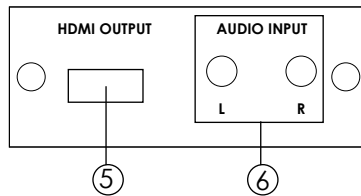

Its high bandwidth capability supports a wide range of PC and HDTV resolutions.

This package includes:

- One CP-261H unit.
- One switching power supply adaptor.
- One VGA to 3 RCA adaptor cable.
- User manual.

Front Panel

Rear Panel

1. Input format switch:
 - Set the switch to YPbPr when the output format of your source equipment is component YPbPr. Use VGA to 3 RCA adaptor cable to connect between your source equipment and the CP-261H.
 - Set the switch to RGB when the output format of your source equipment is RGBHV. Use HD-15 D-Sub VGA cable to connect between your source equipment and the CP-261H.
2. HD-15 D-Sub input: Connects to PC or YPbPr output connector of your PC or YPbPr source equipment using VGA cable, or D-Sub to 3 RCA adaptor cable.
3. DC 5V power input jack.
4. Power LED light.
5. HDMI output connector: Connect to the HDMI input of your display TV using HDMI cable.
6. Stereo audio input via 3.5mm phone jack to 2 RCA adaptor cable.

Specifications

* Video Input: HD-15 (RGBHV/YPbPr)

* Input signal:

RGB: 0.7 Vp-p 75 ohm

H + V: 3 to 5 Vp-p

or Y : 1 Vp-p 75 ohm,

Pb/Pr: 0.7 Vp-p, 75 ohm

* Audio Input: Analog audio L,R

* Dimension (WxHxD) : 76 * 30 * 105mm

* Power : 5V 2A Center-positive

Connection and Installation