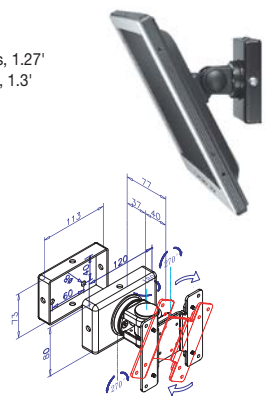

Stand Base (-5°~40°)

Standard Plate With Patent Tilt Adjustment
-5°~40° is Designed for Different Viewing Angles of Various Applications.

Optional Assessories

DW-170 (Three knuckles for adjusting)

DW-171 (Two knuckles for adjusting)

Packing

DW-170: 1pc/box, 8pcs/carton G.W.: 14.7kgs, 1.27'
DW-171: 1pc/box, 12pcs/carton G.W.: 17kgs, 1.3'

Wall mount Bracket

- Firmly fix on solid wall
- Meets VESA standards Mounting spec. provided is 75mm X 75mm
- Adjusting: 1. Swivel left & right total 180°
2. LCD monitor swivel 270°
3. Pivot upwards & downwards
- Holds LCD Monitor up to 12 Kgs