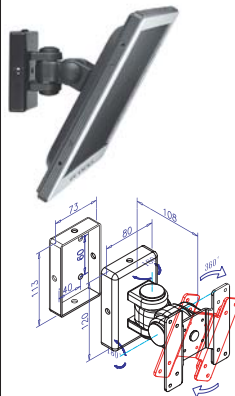

MODEL	LPL-17W01
LCD Display	17" Active Matrix TFT LCD Panel
Pixel pitch	1280(H) × 1024(V) SXGA
Max. Resolution	500TVL
Scan Freq. Horizontal	31.5KHz~80KHz
Vertical	56~75Hz
Contrast	500:1
Brightness	300cd/m ²
Response Time Tr / Tf	2/6ms
Display Color	16.2M
Viewing Angle L/R	75° / 75°
Viewing Angle Up/Down	60° / 70°
Display Mode	VGA, Video & S-Video, DVI
Signal Connector	VGA In, BNC In/Out, Y/C In/Out, Audio In/Out, DVI(Optional)
Front Control Panel Buttons	Power on / off / Mode / Auto, Up (Contrast Adjust), Down (Brightness Adjust), Menu.
OSD Menu (VGA)	Brightness, Contrast, H-Position, V-Position, Clock, Phase, Color Temp, User Color R, User Color G, User Color B, OSD H-Pos, OSD V-Pos, Volume, Language, Recall.
(Video)	Color, Tint (NTSC only), Brightness, Contrast, Sharpness, Volume, Language, Color Temp, Recall.
Power Input	DC Input: 12V / 4.16A, 50 / 60Hz.
Operating Condition	Temperature: 0°C~ 40°C, Humidity: 20% ~ 90%.
Storage Condition	Temperature: -20°C~ 60°C, Humidity: 20% ~ 90%.
Power Consumption	40W (Max.)
Dimension	386 (W) x 388 (H) x 170 (D) mm
Packing Dimension	519 (W) x 507 (H) x 244 (D) mm
Weight	N.W.: 5.2kgs, G.W.: 7.2kgs

Stand Base (-5°~40°)

Standard Plate With Patent Tilt Adjustment
-5°~40° is Designed for Different Viewing Angles of Various Applications.

Optional Assessories

DW-170 (Three knuckles for adjusting)

DW-171 (Two knuckles for adjusting)

Packing

DW-170: 1pc/box, 8pcs/carton G.W.: 14.7kgs, 1.27'
DW-171: 1pc/box, 12pcs/carton G.W.: 17kgs, 1.3'

Wall mount Bracket

- Firmly fix on solid wall
- Meets VESA standards Mounting spec. provided is 75mm X 75mm
- Adjusting: 1. Swivel left & right total 180°
2. LCD monitor swivel 270°
3. Pivot upwards & downwards
- Holds LCD Monitor up to 12 Kgs