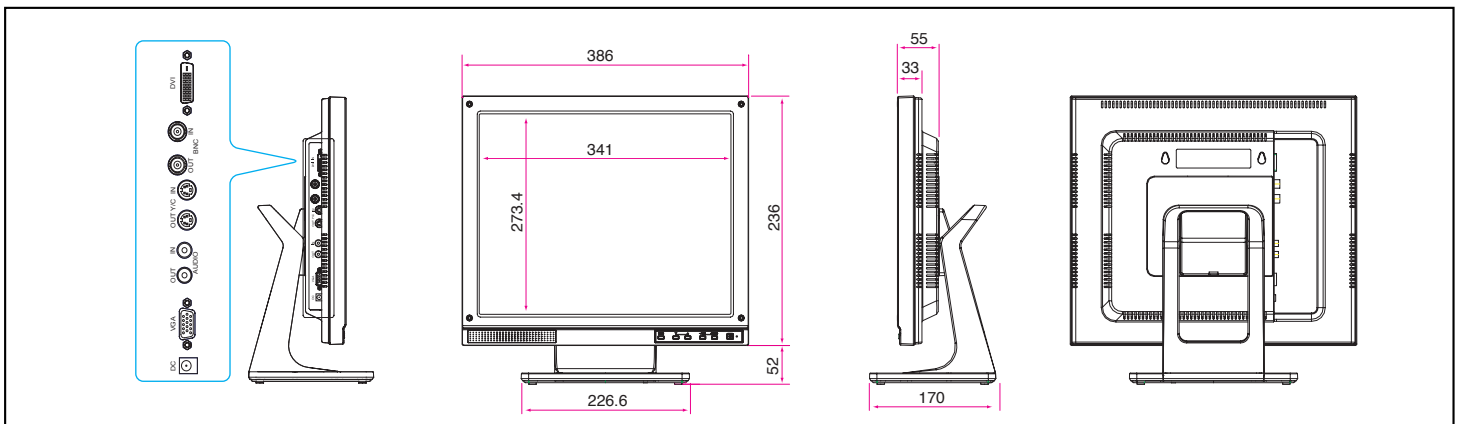

Wall mount Bracket

- Firmly fix on solid wall
- Meets VESA standards Mounting spec. provided is 75mm X 75mm
- Adjusting: 1. Swivel left & right total 180°
  2. LCD monitor swivel 270°
  3. Pivot upwards & downwards
- Holds LCD Monitor up to 12 Kgs

Specification subject to change without notice.