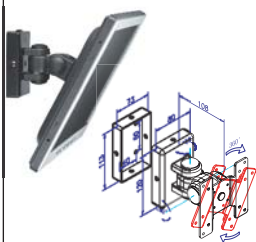

Picture-in-Picture feature

MODEL	HCP-15W01
LCD Display	15" Active Matrix TFT LCD Panel
Viewable size	304.1mm (H) × 228.1mm (V) (4:3)
Pixel pitch	0.297(H) × 0.297 (V)mm
Max. Resolution	500TVL / 1024 × 768 (XGA)
Contrast ratio	350:1(TYP.)
Brightness	250 cd/m ² (TYP.)
Response Time Tr / Tf	6 / 17ms (TYP.)
Display Color	16.19M
Viewing Angle	120°(H) / 100°(V)
Lamp Life Time	40,000 hrs
Scan Freq, Horizontal	30K~80KHz
Vertical	56~75Hz
Display Mode	Video & S-Video & VGA
Signal Connector	Video 1.0 Vp-p 75Ω / BNC In/Out, Y/C In/Out, Audio In/Out, VGA 15 pin D-Sub
Front Control Panel Buttons	Power on/off, LED indicator, Mode, Increase (Volume Increase), Decrease (VolumeDecrease), Up(Contrast Adjust), Down (Brightness Adjust), Menu, Auto
OSD Menu	Color, Tint (NTSC Only), Brightness, Contrast, Sharpness, Volume, Language, Scan, Color Temp, H-Position, PIP, Recall
Audio Speaker	1W (Max.)
Power Input	DC Input : 12V / 4.16A
Operating Condition	Temperature:0°C~40°C Humidity10%~85%
Power Consumption	40W (Max.)
Power Management	Vesa DPMS compatible
Dimension (WxHxD)	353 × 338 × 170mm
Weight	N.W. : 4kgs, G.W. : 5.4kgs
Safety	FCC, CE (EMC/LVD), UL, CUL, BSMI
Optional Signal Connector	DVI In, Order Ref. : HCP-15D01 YCbCr In, Order Ref. : HCP-15P01 DVI+YCbCr In, Order Ref. : HCP-15S01

Scan Type

Optional Accessories

DW-170 (Three knuckles for adjusting)

DW-171 (Two knuckles for adjusting)

Packing
DW-170:1pc/box, 8pcs/carton G.W.: 14.7kgs, 1.27'
DW-171:1pc/box, 12pcs/carton G.W.: 17kgs, 1.3'

Wall mount Bracket

- Firmly fix on solid wall
- Meets VESA standards Mounting spec. provided is 75mm X 75mm
- Adjusting: 1. Swivel left & right total 180°
2. LCD monitor swivel 270°
3. Pivot upwards & downwards
- Holds LCD Monitor up to 12 Kgs