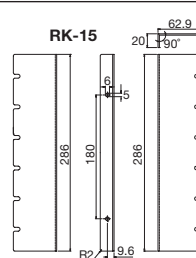

Picture-in-Picture feature

MODEL	HCP-15W01
LCD Display	15" Active Matrix TFT LCD Panel
Viewable size	304.1mm (H) × 228.1mm (V) (4:3)
Pixel pitch	0.297(H) × 0.297 (V)mm
Max. Resolution	500TVL / 1024 × 768 (XGA)
Contrast ratio	350:1(TYP.)
Brightness	250 cd/m ² (TYP.)
Response Time Tr / Tf	6 / 17ms (TYP.)
Display Color	16.19M
Viewing Angle	120°(H) / 100°(V)
Lamp Life Time	40,000 hrs
Scan Freq, Horizontal	30K~80KHz
Vertical	56~75Hz
Display Mode	Video & S-Video & VGA
Signal Connector	Video 1.0 Vp-p 75Ω / BNC In/Out, Y/C In/Out, Audio In/Out, VGA 15 pin D-Sub
Front Control Panel Buttons	Power on/off, LED indicator, Mode, Increase (Volume Increase), Decrease (VolumeDecrease), Up(Contrast Adjust), Down (Brightness Adjust), Menu, Auto
OSD Menu	Color, Tint (NTSC Only), Brightness, Contrast, Sharpness, Volume, Language, Scan, Color Temp, H-Position, PIP, Recall
Audio Speaker	1W (Max.)
Power Input	DC Input : 12V / 4.16A
Operating Condition	Temperature:0°C~40°C Humidity10%~85%
Power Consumption	40W (Max.)
Power Management	Vesa DPMS compatible
Dimension (WxHxD)	353 × 338 × 170mm
Weight	N.W. : 4kgs, G.W. : 5.4kgs
Safety	FCC, CE (EMC/LVD), UL, CUL, BSMI
Optional Signal Connector	DVI In, Order Ref. : HCP-15D01 YCbCr In, Order Ref. : HCP-15P01 DVI+YCbCr In, Order Ref. : HCP-15S01

Scan Type

Optional Accessories

DW-170 (Three knuckles for adjusting)

DW-171 (Two knuckles for adjusting)

Packing
DW-170:1pc/box, 8pcs/carton G.W.: 14.7kgs, 1.27'
DW-171:1pc/box, 12pcs/carton G.W.: 17kgs, 1.3'

Wall mount Bracket

- Firmly fix on solid wall
- Meets VESA standards Mounting spec. provided is 75mm X 75mm
- Adjusting: 1. Swivel left & right total 180°
2. LCD monitor swivel 270°
3. Pivot upwards & downwards
- Holds LCD Monitor up to 12 Kgs

Specification subject to change without notice.

Unit: mm