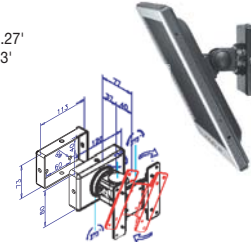

Scan Type

Optional Accessories

DW-170 (Three knuckles for adjusting)

DW-171 (Two knuckles for adjusting)

Packing
DW-170:1pc/box, 8pcs/carton G.W.: 14.7kgs, 1.27'
DW-171:1pc/box, 12pcs/carton G.W.: 17kgs, 1.3'

Wall mount Bracket

- Firmly fix on solid wall
- Meets VESA standards Mounting spec. provided is 75mm X 75mm
- Adjusting: 1. Swivel left & right total 180°
2. LCD monitor swivel 270°
3. Pivot upwards & downwards
- Holds LCD Monitor up to 12 Kgs