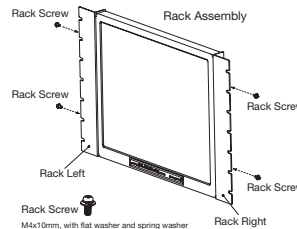

Optional Accessories